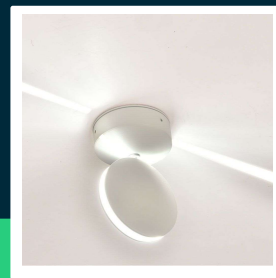

7W LED wall light white body 3000K IP65

SKU 218217 EAN 3800170220591 VT-707

Related products (SKUs): 8217, 8218, 8219, 8220

TECHNICAL SPECIFICATION

Power	6W	Power factor	>0,5	Pack width	135mm
Equivalent power	60W	CRI	80+	Pack height	135mm
Luminous flux (lm)	645 lm	Material	Aluminium	Master carton	20
Light color	Warm white	Housing color	White	Quantity per pallet	300
Color temperature	3000K	Type	Wall	Brand	V-TAC
Beam angle	360°	Dimming	NIE	Warranty	2y
Voltage	230V	IP rating	IP65	Certifications	CE, EMC, ROHS
SKU	SKU 218217	Ignition time (100%)	0.001s	Efficacy (lm/W)	110 lm/W
EAN barcode	3800170220591	Color consistency	<6	ETIM	ECO02892
Product code	VT-707	Declared intensity (cd)	61.2 Cd Max.	CN code	8539 51 00
Energy class	F	On/Off cycles	15000	EPREL	1857664
Base	Integrated LED fixture	Operating conditions	-25° +50°		
LED module type	SMD	Size	110x120x170mm		
Lifetime	20000h	Product weight	0,92		
Input voltage	220-240V	Volume	0,0054		
Frequency	50/60Hz	Pack length	190mm		

**7W LED wall light white body 3000K IP65**

SKU 218217 EAN 3800170220591 VT-707

Related products (SKUs): 8217, 8218, 8219, 8220

Product description

- Modern illumination of facades, walls and window recesses
- Light angle 360°
- IP65 rating
- Available light colors 3000K and 4000K
- High-quality aluminum body
- Available in black and white color options
- Dimensions 110x120x170mm
- Easy installation