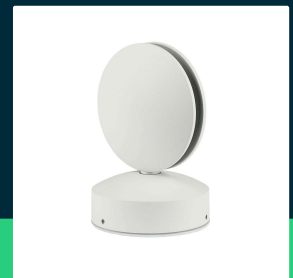

7W LED wall light white body 3000K IP65

SKU 218217 EAN 3800170220591 VT-707

Related products (SKUs): 8217, 8218, 8219, 8220

TECHNICAL SPECIFICATION

Power	6W	Power factor	>0,5	Pack width	135mm
Equivalent power	60W	CRI	80+	Pack height	135mm
Luminous flux (lm)	645 lm	Material	Aluminium	Master carton	20
Light color	Warm white	Housing color	White	Quantity per pallet	300
Color temperature	3000K	Type	Wall	Brand	V-TAC
Beam angle	360°	Dimming	NIE	Warranty	2y
Voltage	230V	IP rating	IP65	Certifications	CE, EMC, ROHS
SKU	SKU 218217	Ignition time (100%)	0.001s	Efficacy (lm/W)	110 lm/W
EAN barcode	3800170220591	Color consistency	<6	ETIM	ECO02892
Product code	VT-707	Declared intensity (cd)	61.2 Cd Max.	CN code	8539 51 00
Energy class	F	On/Off cycles	15000	EPREL	1857664
Base	Integrated LED fixture	Operating conditions	-25° +50°		
LED module type	SMD	Size	110x120x170mm		
Lifetime	20000h	Product weight	0,92		
Input voltage	220-240V	Volume	0,0054		
Frequency	50/60Hz	Pack length	190mm		

**7W LED wall light white body 3000K IP65**

SKU 218217 EAN 3800170220591 VT-707

Related products (SKUs): 8217, 8218, 8219, 8220

Product description

- Modern illumination of facades, walls and window recesses
- Light angle 360°
- IP65 rating
- Available light colors 3000K and 4000K
- High-quality aluminum body
- Available in black and white color options
- Dimensions 110x120x170mm
- Easy installation