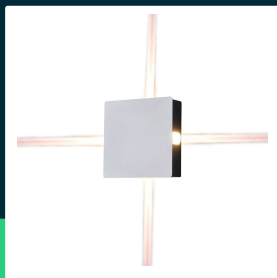

4W LED wall light white body square 4000K IP65

SKU 218210 EAN 3800170203952 VT-704

Related products (SKUs): 8209, 8211, 8212, 8210, 218209, 218211

TECHNICAL SPECIFICATION

Power	4W	Frequency	50/60Hz	Product weight	0,94
Equivalent power	40W	Power factor	>0,5	Volume	0,00172
Luminous flux (lm)	428 lm	CRI	80+	Pack length	175mm
Light color	Neutral white	Material	Aluminium	Pack width	55mm
Color temperature	4000K	Housing color	White	Pack height	155mm
Beam angle	360°	Type	Wall	Master carton	20
Voltage	230V	Dimming	NIE	Quantity per pallet	720
SKU	SKU 218210	IP rating	IP65	Brand	V-TAC
EAN barcode	3800170203952	Ignition time (100%)	0.001s	Warranty	2y
Product code	VT-704	Color consistency	<6	Certifications	CE, EMC, ROHS
Energy class	E	On/Off cycles	15000	Efficacy (lm/W)	105 lm/W
Base	Integrated LED fixture	Operating conditions	-20° +45°	ETIM	ECO02892
Shape	Square	Size	150x150x50mm	CN code	8539 51 00
LED module type	SMD	Length	175 mm	EPREL	1163846
Lifetime	20000h	Width	155 mm		
Input voltage	AC:220-240V, 50Hz	Height	55 mm		

**4W LED wall light white body square 4000K IP65**

SKU 218210 EAN 3800170203952 VT-704

Related products (SKUs): 8209, 8211, 8212, 8210, 218209, 218211

Product description

- High quality LED chip
- A perfect replacement for traditional fixtures
- Black and white colors available
- Available light colors 3000K and 4000K
- Dimensions 150x150x50mm
- High-quality aluminum body
- Operates in extreme temperatures from -20° to +45°
- IP65 protection rating for safety
- Low operating costs