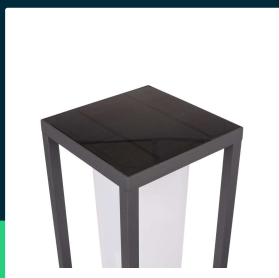

2W LED Solar bollard light SAMSUNG CHIP grey body 3000K

SKU 21785 EAN 3800157678780 VT-66-N

Related products (SKUs): ---

TECHNICAL SPECIFICATION

Power	2W	Housing color	Grey	Pack length	150mm
Luminous flux (lm)	280 lm	Type	Bollard	Pack width	150mm
Light color	Warm white	Dimming	NIE	Pack height	510mm
Color temperature	3000K	IP rating	IP65	Master carton	10
Beam angle	120°	Charging time	4-6h solar	Quantity per pallet	90
Voltage	Solar	Operating time	Min 3 h Max. 12 h	Brand	V-TAC
SKU	SKU 21785	Battery capacity	3.7V 2600mAh	Warranty	3y
EAN barcode	3800157678780	Detection distance	3-5m	Certifications	CE, EMC, ROHS
Product code	VT-66-N	Ignition time (100%)	0.001s	Efficacy (lm/W)	140 lm/W
Series	Garden bollards	Operating conditions	-20° +45°	Additional information	Two operating modes: sensor and constant-on mode; Solar panel 5.5V 3W
Base	Integrated LED fixture	Size	140x140x500mm	ETIM	EC000301
Shape	Bollard	Length	150 mm	CN code	8539 51 00
LED module type	SAMSUNG	Width	150 mm		
Lifetime	20000h	Height	510 mm		
Number of LEDs	50pcs	Product weight	1,74		
Material	AL PC	Volume	0,0133		

**2W LED Solar bollard light SAMSUNG CHIP grey body
3000K**

SKU 21785 EAN 3800157678780 VT-66-N

Related products (SKUs): ---

Product description

- SAMSUNG Chip
- Material - durable cast aluminum
- Built-in motion sensor with 2 operating modes - 10% power at dusk and 100% light after motion detection or 100% power at dusk until discharge
- Powered by solar energy
- Wireless installation
- Smart Radar Induction
- IP65 rating