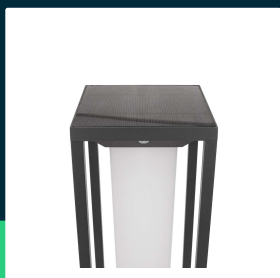

2W LED Solar bollard light SAMSUNG CHIP grey body 3000K

SKU 21785 EAN 3800157678780 VT-66-N

Related products (SKUs): ---

TECHNICAL SPECIFICATION

Power	2W	Housing color	Grey	Pack length	150mm
Luminous flux (lm)	280 lm	Type	Bollard	Pack width	150mm
Light color	Warm white	Dimming	NIE	Pack height	510mm
Color temperature	3000K	IP rating	IP65	Master carton	10
Beam angle	120°	Charging time	4-6h solar	Quantity per pallet	90
Voltage	Solar	Operating time	Min 3 h Max. 12 h	Brand	V-TAC
SKU	SKU 21785	Battery capacity	3.7V 2600mAh	Warranty	3y
EAN barcode	3800157678780	Detection distance	3-5m	Certifications	CE, EMC, ROHS
Product code	VT-66-N	Ignition time (100%)	0.001s	Efficacy (lm/W)	140 lm/W
Series	Garden bollards	Operating conditions	-20° +45°	Additional information	Two operating modes: sensor and constant-on mode; Solar panel 5.5V 3W
Base	Integrated LED fixture	Size	140x140x500mm	ETIM	EC000301
Shape	Bollard	Length	150 mm	CN code	8539 51 00
LED module type	SAMSUNG	Width	150 mm		
Lifetime	20000h	Height	510 mm		
Number of LEDs	50pcs	Product weight	1,74		
Material	AL PC	Volume	0,0133		

**2W LED Solar bollard light SAMSUNG CHIP grey body
3000K**

SKU 21785 EAN 3800157678780 VT-66-N

Related products (SKUs): ---

Product description

- SAMSUNG Chip
- Material - durable cast aluminum
- Built-in motion sensor with 2 operating modes - 10% power at dusk and 100% light after motion detection or 100% power at dusk until discharge
- Powered by solar energy
- Wireless installation
- Smart Radar Induction
- IP65 rating