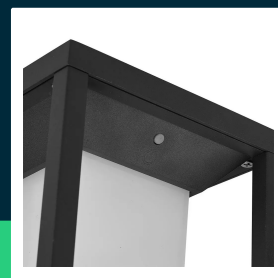

2W LED Solar bollard light SAMSUNG CHIP grey body 3000K

SKU 21785 EAN 3800157678780 VT-66-N

Related products (SKUs): ---

TECHNICAL SPECIFICATION

Power	2W	Housing color	Grey	Pack length	150mm
Luminous flux (lm)	280 lm	Type	Bollard	Pack width	150mm
Light color	Warm white	Dimming	NIE	Pack height	510mm
Color temperature	3000K	IP rating	IP65	Master carton	10
Beam angle	120°	Charging time	4-6h solar	Quantity per pallet	90
Voltage	Solar	Operating time	Min 3 h Max. 12 h	Brand	V-TAC
SKU	SKU 21785	Battery capacity	3.7V 2600mAh	Warranty	3y
EAN barcode	3800157678780	Detection distance	3-5m	Certifications	CE, EMC, ROHS
Product code	VT-66-N	Ignition time (100%)	0.001s	Efficacy (lm/W)	140 lm/W
Series	Garden bollards	Operating conditions	-20° +45°	Additional information	Two operating modes: sensor and constant-on mode; Solar panel 5.5V 3W
Base	Integrated LED fixture	Size	140x140x500mm	ETIM	EC000301
Shape	Bollard	Length	150 mm	CN code	8539 51 00
LED module type	SAMSUNG	Width	150 mm		
Lifetime	20000h	Height	510 mm		
Number of LEDs	50pcs	Product weight	1,74		
Material	AL PC	Volume	0,0133		

**2W LED Solar bollard light SAMSUNG CHIP grey body
3000K**

SKU 21785 EAN 3800157678780 VT-66-N

Related products (SKUs): ---

Product description

- SAMSUNG Chip
- Material - durable cast aluminum
- Built-in motion sensor with 2 operating modes - 10% power at dusk and 100% light after motion detection or 100% power at dusk until discharge
- Powered by solar energy
- Wireless installation
- Smart Radar Induction
- IP65 rating