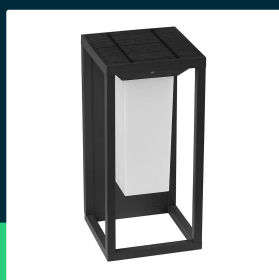

2W LED Solar bollard wall light SAMSUNG CHIP grey body 3000K

SKU 21784 EAN 3800157678773 VT-77-N

Related products (SKUs): ---

TECHNICAL SPECIFICATION

Power	2W	Housing color	Grey	Pack length	160mm
Luminous flux (lm)	220 lm	Type	Wall	Pack width	150mm
Light color	Warm white	Dimming	NIE	Pack height	310mm
Color temperature	3000K	IP rating	IP65	Master carton	10
Beam angle	170°	Charging time	4-6h solar	Quantity per pallet	180
Voltage	Solar	Operating time	Min 3 h Max. 12 h	Brand	V-TAC
SKU	SKU 21784	Battery capacity	3.7V 2600mAh	Warranty	3y
EAN barcode	3800157678773	Detection distance	3-5m	Certifications	CE, EMC, ROHS
Product code	VT-77-N	Ignition time (100%)	0.001s	Efficacy (lm/W)	110 lm/W
Series	Garden wall sconces	Operating conditions	-20° +45°	Additional information	Two operating modes: sensor and constant-on mode; Solar panel 5.5V 3W
Base	Integrated LED fixture	Size	140x140x290mm	ETIM	EC000301
Shape	Wall sconce	Length	150 mm	CN code	8539 51 00
LED module type	SAMSUNG	Width	160 mm		
Lifetime	20000h	Height	310 mm		
Number of LEDs	50pcs	Product weight	1,5		
Material	AL PC	Volume	0,00856		

**2W LED Solar bollard wall light SAMSUNG CHIP grey body 3000K**

SKU 21784 EAN 3800157678773 VT-77-N

Related products (SKUs): ---

Product description

- SAMSUNG Chip
- Material - durable cast aluminum
- Built-in motion sensor with 2 operating modes - 10% power at dusk and 100% light after motion detection or 100% power at dusk until discharge
- Powered by solar energy
- Wireless installation
- Smart Radar Induction
- IP65 rating