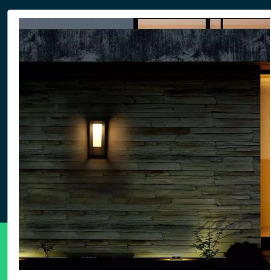

2W LED Solar bollard wall light SAMSUNG CHIP grey body 3000K

SKU 21784 EAN 3800157678773 VT-77-N

Related products (SKUs): ---

TECHNICAL SPECIFICATION

Power	2W	Housing color	Grey	Pack length	160mm
Luminous flux (lm)	220 lm	Type	Wall	Pack width	150mm
Light color	Warm white	Dimming	NIE	Pack height	310mm
Color temperature	3000K	IP rating	IP65	Master carton	10
Beam angle	170°	Charging time	4-6h solar	Quantity per pallet	180
Voltage	Solar	Operating time	Min 3 h Max. 12 h	Brand	V-TAC
SKU	SKU 21784	Battery capacity	3.7V 2600mAh	Warranty	3y
EAN barcode	3800157678773	Detection distance	3-5m	Certifications	CE, EMC, ROHS
Product code	VT-77-N	Ignition time (100%)	0.001s	Efficacy (lm/W)	110 lm/W
Series	Garden wall sconces	Operating conditions	-20° +45°	Additional information	Two operating modes: sensor and constant-on mode; Solar panel 5.5V 3W
Base	Integrated LED fixture	Size	140x140x290mm	ETIM	EC000301
Shape	Wall sconce	Length	150 mm	CN code	8539 51 00
LED module type	SAMSUNG	Width	160 mm		
Lifetime	20000h	Height	310 mm		
Number of LEDs	50pcs	Product weight	1,5		
Material	AL PC	Volume	0,00856		

**2W LED Solar bollard wall light SAMSUNG CHIP grey body 3000K**

SKU 21784 EAN 3800157678773 VT-77-N

Related products (SKUs): ---

Product description

- SAMSUNG Chip
- Material - durable cast aluminum
- Built-in motion sensor with 2 operating modes - 10% power at dusk and 100% light after motion detection or 100% power at dusk until discharge
- Powered by solar energy
- Wireless installation
- Smart Radar Induction
- IP65 rating