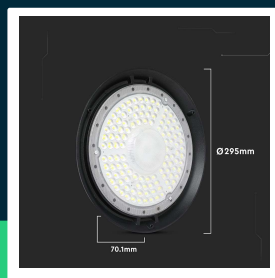

**VT 92201 200W LED highbay 4000K 135lm/W 5yrs wty**

SKU 217812 EAN 3800170228719 VT-92201-N

Related products (SKUs): 217813

## TECHNICAL SPECIFICATION

Power	200W	CRI	70+	Brand	V-TAC
Luminous flux (lm)	27000 lm	Material	Aluminium	Warranty	5y
Light color	Neutral white	IK rating	IK08	Certifications	CE, EMC, ROHS
Color temperature	4000K	Housing color	Black	Efficacy (lm/W)	135 lm/W
Beam angle	90°	Dimming	NIE	ETIM	ECO01716
Voltage	230V	IP rating	IP65	CN code	8539 51 00
SKU	SKU 217812	Ignition time (100%)	0.001s	EPREL	2251390
EAN barcode	3800170228719	On/Off cycles	25000		
Product code	VT-92201-N	Operating conditions	-20° +45°		
Series	High Bay	Size	330x70.1mm		
Energy class	D	Product weight	1,88		
Base	Integrated LED fixture	Volume	0,0134		
Shape	UFO	Pack length	330 mm		
LED module type	SMD	Pack width	330 mm		
Lifetime	25000h	Pack height	100 mm		
Input voltage	AC:220-240V, 50/60Hz	Master carton	2		

## Product description

- 5-year warranty
- High luminous efficiency 135lm/W
- SMD LED technology for stability and long service life
- Long life up to 25 000 hours
- Body made of high-resistance aluminum
- Power factor >0.9, IP65 rating, mechanical resistance IK06
- Beam angle 90°, operating temperature from -20°C to +55°C
- Length of power cord 250mm