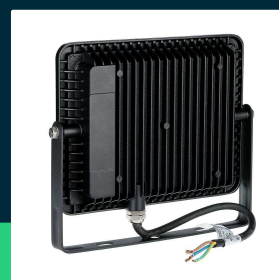

**50W LED floodlight SMD SAMSUNG CHIP G2 slim black body 4000K**

SKU 21760 EAN 3800157675741 VT-56

Related products (SKUs): 760, 761, 762, 763, 764, 765, 21761, 21762, 21764, 21765

**TECHNICAL SPECIFICATION**

Power	50W	Power factor	>0,9	Pack length	230mm
Luminous flux (lm)	5750 lm	CRI	70+	Pack width	30mm
Light color	Neutral white	Material	Aluminium	Pack height	195mm
Color temperature	4000K	IK rating	IK05	Master carton	8
Beam angle	100°	Housing color	Black	Brand	V-TAC
Voltage	230V	Type	SLIM Series	Warranty	5y
SKU	SKU 21760	Dimming	NIE	Certifications	CE, EMC, ROHS
EAN barcode	3800157675741	IP rating	IP65	Efficacy (lm/W)	115 lm/W
Product code	VT-56	Ignition time (100%)	0.001s	ETIM	EC001959
Energy class	D	On/Off cycles	>15000	CN code	8539 52 00
Base	Integrated LED fixture	Operating conditions	-20° +45°	EPREL	1042698
LED module type	SAMSUNG	Compatibility	Can work with motion sensors		
Lifetime	25000h	Size	223x188x28mm		
Input voltage	220-240V	Product weight	0,83		
Frequency	50Hz	Volume	0,001948		

**50W LED floodlight SMD SAMSUNG CHIP G2 slim black body 4000K**

SKU 21760    EAN 3800157675741    VT-56

Related products (SKUs): 760, 761, 762, 763, 764, 765, 21761, 21762, 21764, 21765

## Product description

- SAMSUNG LED chip
- Warranty 5 Years
- Very high efficiency
- Various colors of light - warm, neutral and cold
- High-quality aluminum body
- Corrosion resistance
- The glass is sealed with silicone rubber ensuring excellent waterproofness and tightness
- Built-in DC power supply