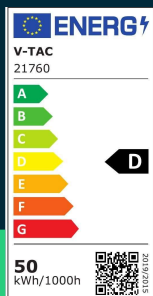

**50W LED floodlight SMD SAMSUNG CHIP G2 slim black body 4000K**

SKU 21760 EAN 3800157675741 VT-56

Related products (SKUs): 760, 761, 762, 763, 764, 765, 21761, 21762, 21764, 21765

**TECHNICAL SPECIFICATION**

Power	50W	Power factor	>0,9	Pack length	230mm
Luminous flux (lm)	5750 lm	CRI	70+	Pack width	30mm
Light color	Neutral white	Material	Aluminium	Pack height	195mm
Color temperature	4000K	IK rating	IK05	Master carton	8
Beam angle	100°	Housing color	Black	Brand	V-TAC
Voltage	230V	Type	SLIM Series	Warranty	5y
SKU	SKU 21760	Dimming	NIE	Certifications	CE, EMC, ROHS
EAN barcode	3800157675741	IP rating	IP65	Efficacy (lm/W)	115 lm/W
Product code	VT-56	Ignition time (100%)	0.001s	ETIM	EC001959
Energy class	D	On/Off cycles	>15000	CN code	8539 52 00
Base	Integrated LED fixture	Operating conditions	-20° +45°	EPREL	1042698
LED module type	SAMSUNG	Compatibility	Can work with motion sensors		
Lifetime	25000h	Size	223x188x28mm		
Input voltage	220-240V	Product weight	0,83		
Frequency	50Hz	Volume	0,001948		

## Product description

- SAMSUNG LED chip
- Warranty 5 Years
- Very high efficiency
- Various colors of light - warm, neutral and cold
- High-quality aluminum body
- Corrosion resistance
- The glass is sealed with silicone rubber ensuring excellent waterproofness and tightness
- Built-in DC power supply