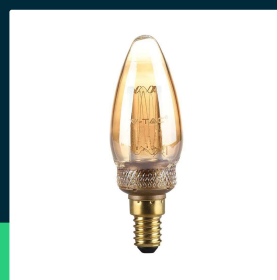

2W LED art filament candle bulb amber glass 1800K E14

SKU 217472 EAN 3800157684200 VT-2152

Related products (SKUs): 7472

TECHNICAL SPECIFICATION

Power	2W	Power factor	>0,4	Pack height	105mm
Equivalent power	9W	CRI	80+	Master carton	200
Luminous flux (lm)	65 lm	Material	Plastic	Brand	V-TAC
Light color	Warm white	Housing color	Amber	Warranty	2y
Color temperature	1800K	Type	Light sources	Certifications	CE, EMC, ROHS
Voltage	230V	Dimming	NIE	Efficacy (lm/W)	35 lm/W
SKU	SKU 217472	IP rating	IP20	Parameters	Edison Retro
EAN barcode	3800157684200	Ignition time (100%)	0.001s	ETIM	EC001959
Product code	VT-2152	Color consistency	<6	CN code	8539 52 00
Energy class	G	On/Off cycles	>10000	EPREL	1788534
Base	E14	Operating conditions	-20° +45°		
Shape	Candle	Size	35x103mm		
LED module type	Filament	Product weight	0,07		
Lifetime	20000h	Volume	0,00013475		
Input voltage	220-240V	Pack length	35mm		
Frequency	50Hz	Pack width	35mm		

2W LED art filament candle bulb amber glass 1800K E14

SKU 217472 EAN 3800157684200 VT-2152

Related products (SKUs): 7472

Product description

- A perfect replacement for classic EDISON RETRO bulbs
- Very long life
- No UV or IR radiation
- Instant start and 100% light
- Low operating temperature
- Direct replacement for traditional light sources