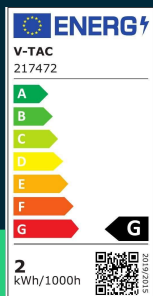

2W LED art filament candle bulb amber glass 1800K E14

SKU 217472 EAN 3800157684200 VT-2152

Related products (SKUs): 7472

TECHNICAL SPECIFICATION

Power	2W	Power factor	>0,4	Pack height	105mm
Equivalent power	9W	CRI	80+	Master carton	200
Luminous flux (lm)	65 lm	Material	Plastic	Brand	V-TAC
Light color	Warm white	Housing color	Amber	Warranty	2y
Color temperature	1800K	Type	Light sources	Certifications	CE, EMC, ROHS
Voltage	230V	Dimming	NIE	Efficacy (lm/W)	35 lm/W
SKU	SKU 217472	IP rating	IP20	Parameters	Edison Retro
EAN barcode	3800157684200	Ignition time (100%)	0.001s	ETIM	EC001959
Product code	VT-2152	Color consistency	<6	CN code	8539 52 00
Energy class	G	On/Off cycles	>10000	EPREL	1788534
Base	E14	Operating conditions	-20° +45°		
Shape	Candle	Size	35x103mm		
LED module type	Filament	Product weight	0,07		
Lifetime	20000h	Volume	0,00013475		
Input voltage	220-240V	Pack length	35mm		
Frequency	50Hz	Pack width	35mm		