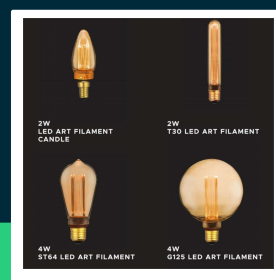

2W LED art filament candle bulb amber glass 1800K E14

SKU 217472 EAN 3800157684200 VT-2152

Related products (SKUs): 7472

TECHNICAL SPECIFICATION

Power	2W	Power factor	>0,4	Pack height	105mm
Equivalent power	9W	CRI	80+	Master carton	200
Luminous flux (lm)	65 lm	Material	Plastic	Brand	V-TAC
Light color	Warm white	Housing color	Amber	Warranty	2y
Color temperature	1800K	Type	Light sources	Certifications	CE, EMC, ROHS
Voltage	230V	Dimming	NIE	Efficacy (lm/W)	35 lm/W
SKU	SKU 217472	IP rating	IP20	Parameters	Edison Retro
EAN barcode	3800157684200	Ignition time (100%)	0.001s	ETIM	EC001959
Product code	VT-2152	Color consistency	<6	CN code	8539 52 00
Energy class	G	On/Off cycles	>10000	EPREL	1788534
Base	E14	Operating conditions	-20° +45°		
Shape	Candle	Size	35x103mm		
LED module type	Filament	Product weight	0,07		
Lifetime	20000h	Volume	0,00013475		
Input voltage	220-240V	Pack length	35mm		
Frequency	50Hz	Pack width	35mm		

2W LED art filament candle bulb amber glass 1800K E14

SKU 217472 EAN 3800157684200 VT-2152

Related products (SKUs): 7472

Product description

- A perfect replacement for classic EDISON RETRO bulbs
- Very long life
- No UV or IR radiation
- Instant start and 100% light
- Low operating temperature
- Direct replacement for traditional light sources