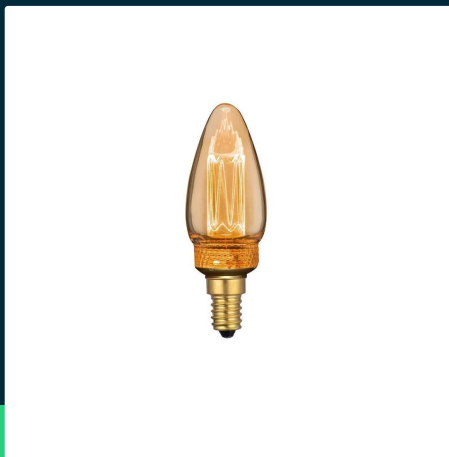

2W LED art filament candle bulb amber glass 1800K E14

SKU 217472 EAN 3800157684200 VT-2152

Related products (SKUs): 7472

TECHNICAL SPECIFICATION

Power	2W	Power factor	>0,4	Pack height	105mm
Equivalent power	9W	CRI	80+	Master carton	200
Luminous flux (lm)	65 lm	Material	Plastic	Brand	V-TAC
Light color	Warm white	Housing color	Amber	Warranty	2y
Color temperature	1800K	Type	Light sources	Certifications	CE, EMC, ROHS
Voltage	230V	Dimming	NIE	Efficacy (lm/W)	35 lm/W
SKU	SKU 217472	IP rating	IP20	Parameters	Edison Retro
EAN barcode	3800157684200	Ignition time (100%)	0.001s	ETIM	EC001959
Product code	VT-2152	Color consistency	<6	CN code	8539 52 00
Energy class	G	On/Off cycles	>10000	EPREL	1788534
Base	E14	Operating conditions	-20° +45°		
Shape	Candle	Size	35x103mm		
LED module type	Filament	Product weight	0,07		
Lifetime	20000h	Volume	0,00013475		
Input voltage	220-240V	Pack length	35mm		
Frequency	50Hz	Pack width	35mm		

2W LED art filament candle bulb amber glass 1800K E14

SKU 217472 EAN 3800157684200 VT-2152

Related products (SKUs): 7472

Product description

- A perfect replacement for classic EDISON RETRO bulbs
- Very long life
- No UV or IR radiation
- Instant start and 100% light
- Low operating temperature
- Direct replacement for traditional light sources