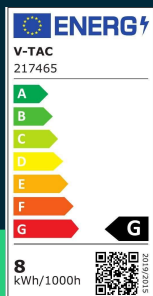

**8W S200 LED smoky /double filament bulb 1800K E27 dimmable**

SKU 217465 EAN 3800157684262 VT-218

Related products (SKUs): 225, 226, 227

## TECHNICAL SPECIFICATION

Power	8W	Frequency	50Hz	Pack width	205mm
Equivalent power	30W	Power factor	>0,5	Pack height	420mm
Luminous flux (lm)	500 lm	CRI	80+	Master carton	6
Light color	Warm white	Material	Glass	Brand	V-TAC
Color temperature	2000K	Housing color	Smoked	Warranty	2y
Beam angle	340°	Type	Light sources	Certifications	CE, EMC, ROHS
Voltage	230V	Dimming	TAK	Efficacy (lm/W)	65 lm/W
SKU	SKU 217465	IP rating	IP20	ETIM	EC001959
EAN barcode	3800157684262	Ignition time (100%)	0.001s	CN code	8539 52 00
Product code	VT-218	Color consistency	<6	EPREL	1788538
Energy class	G	On/Off cycles	20000		
Base	E27	Operating conditions	-20° +45°		
Shape	S200	Size	200x390mm		
LED module type	Filament	Product weight	0,81		
Lifetime	20000h	Volume	0,02024		
Input voltage	220-240V	Pack length	205mm		