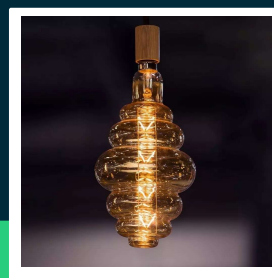

**8W S200 LED smoky /double filament bulb 1800K E27 dimmable**

SKU 217465    EAN 3800157684262    VT-218

Related products (SKUs): 225, 226, 227

## TECHNICAL SPECIFICATION

Power	8W	Frequency	50Hz	Pack width	205mm
Equivalent power	30W	Power factor	>0,5	Pack height	420mm
Luminous flux (lm)	500 lm	CRI	80+	Master carton	6
Light color	Warm white	Material	Glass	Brand	V-TAC
Color temperature	2000K	Housing color	Smoked	Warranty	2y
Beam angle	340°	Type	Light sources	Certifications	CE, EMC, ROHS
Voltage	230V	Dimming	TAK	Efficacy (lm/W)	65 lm/W
SKU	SKU 217465	IP rating	IP20	ETIM	EC001959
EAN barcode	3800157684262	Ignition time (100%)	0.001s	CN code	8539 52 00
Product code	VT-218	Color consistency	<6	EPREL	1788538
Energy class	G	On/Off cycles	20000		
Base	E27	Operating conditions	-20° +45°		
Shape	S200	Size	200x390mm		
LED module type	Filament	Product weight	0,81		
Lifetime	20000h	Volume	0,02024		
Input voltage	220-240V	Pack length	205mm		

## Product description

- Energy consumption lower by 80% compared to traditional light sources
- Very long life
- No UV or IR radiation
- Instant start and 100% light
- Low operating temperature
- Direct replacement for traditional light sources