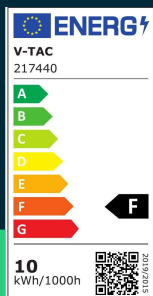

**.5W LED string light 10m with 20 bulbs eu 6000K**

SKU 217440 EAN 3800157681162 VT-71020

Related products (SKUs): 7440, 7438, 217439

**TECHNICAL SPECIFICATION**

Power	10W	Material	Rubber, plastic	Brand	V-TAC
Luminous flux (lm)	960 lm	Housing color	Black	Warranty	2y
Light color	Cool white	IP rating	IP44	Certifications	CE, EMC
Color temperature	6000K	Ignition time (100%)	0.001s	Efficacy (lm/W)	95 lm/W
Beam angle	270°	Color consistency	<6	ETIM	EC000301
Voltage	230V	On/Off cycles	>15000	CN code	8539 51 00
SKU	SKU 217440	Operating conditions	-20° +45°	EPREL	1195833
EAN barcode	3800157681162	Size	10m		
Product code	VT-71020	Cable length	10m		
Energy class	F	Length	10m		
Base	Integrated LED fixture	Product weight	1,106		
Shape	Garland	Volume	0,0093		
Lifetime	20000h	Pack length	300mm		
Input voltage	220-240V	Pack width	120mm		
Frequency	50/60Hz	Pack height	250mm		
CRI	80+	Master carton	5		

## Product description

- Garland with 20 bulbs with a power of 0,5W each
- EU socket - Easy installation
- Waterproof sockets and rubber cable, better weather resistance
- Length 10 meters
- IP44 rating
- 20 holders at a distance of 0.5m each
- Possibility of serial connection