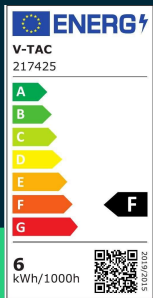

6W candle filament bulb clear cover 6500K E14

SKU 217425 EAN 3800157683685 VT-2127

Related products (SKUs): 7423, 7424, 7425, 217423, 217424

TECHNICAL SPECIFICATION

Power	6W	Frequency	50Hz	Pack height	100mm
Equivalent power	45W	Power factor	>0,5	Master carton	100
Luminous flux (lm)	600 lm	CRI	80+	Quantity per pallet	8000
Light color	Cool white	Material	Glass	Brand	V-TAC
Color temperature	6400K	Housing color	Transparent	Warranty	2y
Beam angle	300°	Type	Light sources	Certifications	CE, EMC, ROHS
Voltage	230V	Dimming	NIE	Efficacy (lm/W)	100 lm/W
SKU	SKU 217425	Ignition time (100%)	0.001s	ETIM	EC001959
EAN barcode	3800157683685	Color consistency	<6	CN code	8539 52 00
Product code	VT-2127	On/Off cycles	>15000	EPREL	1238773
Energy class	F	Operating conditions	-20° +45°		
Base	E14	Size	35x98mm		
Shape	Candle	Product weight	0,021		
LED module type	Filament	Volume	0,00016		
Lifetime	20000h	Pack length	35mm		
Input voltage	220-240V	Pack width	35mm		

**6W candle filament bulb clear cover 6500K E14**

SKU 217425 EAN 3800157683685 VT-2127

Related products (SKUs): 7423, 7424, 7425, 217423, 217424

Product description

- Energy consumption lower by 80% compared to traditional light sources
- Very long life
- No UV or IR radiation
- Instant start and 100% light
- Low operating temperature
- Direct replacement for traditional light sources