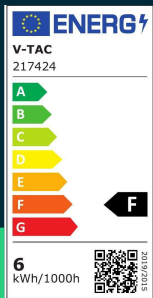

6W candle filament bulb clear cover 4000K E14

SKU 217424 EAN 3800157683494 VT-2127

Related products (SKUs): 7423, 7424, 7425, 217423, 217425

TECHNICAL SPECIFICATION

Power	6W	Frequency	50Hz	Pack height	100mm
Equivalent power	45W	Power factor	>0,5	Master carton	100
Luminous flux (lm)	600 lm	CRI	80+	Quantity per pallet	8000
Light color	Neutral white	Material	Glass	Brand	V-TAC
Color temperature	4000K	Housing color	Transparent	Warranty	2y
Beam angle	300°	Type	Light sources	Certifications	CE, EMC, ROHS
Voltage	230V	Dimming	NIE	Efficacy (lm/W)	100 lm/W
SKU	SKU 217424	Ignition time (100%)	0.001s	ETIM	EC001959
EAN barcode	3800157683494	Color consistency	<6	CN code	8539 52 00
Product code	VT-2127	On/Off cycles	>15000	EPREL	1238756
Energy class	F	Operating conditions	-20° +45°		
Base	E14	Size	35x98mm		
Shape	Candle	Product weight	0,021		
LED module type	Filament	Volume	0,000192		
Lifetime	20000h	Pack length	35mm		
Input voltage	220-240V	Pack width	35mm		

**6W candle filament bulb clear cover 4000K E14**

SKU 217424 EAN 3800157683494 VT-2127

Related products (SKUs): 7423, 7424, 7425, 217423, 217425

Product description

- Energy consumption lower by 80% compared to traditional light sources
- Very long life
- No UV or IR radiation
- Instant start and 100% light
- Low operating temperature
- Direct replacement for traditional light sources