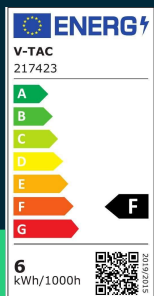

**6W candle filament bulb clear cover 3000K E14**

SKU 217423 EAN 3800157683470 VT-2127

Related products (SKUs): 7423, 7424, 7425, 217424, 217425

**TECHNICAL SPECIFICATION**

|                    |               |                      |               |                     |               |
|--------------------|---------------|----------------------|---------------|---------------------|---------------|
| Power              | 6W            | Frequency            | 50Hz          | Pack height         | 100mm         |
| Equivalent power   | 45W           | Power factor         | >0,5          | Master carton       | 100           |
| Luminous flux (lm) | 600 lm        | CRI                  | 80+           | Quantity per pallet | 3000          |
| Light color        | Warm white    | Material             | Glass         | Brand               | V-TAC         |
| Color temperature  | 3000K         | Housing color        | Transparent   | Warranty            | 2y            |
| Beam angle         | 300°          | Type                 | Light sources | Certifications      | CE, EMC, ROHS |
| Voltage            | 230V          | Dimming              | NIE           | Efficacy (lm/W)     | 100 lm/W      |
| SKU                | SKU 217423    | Ignition time (100%) | 0.001s        | ETIM                | EC001959      |
| EAN barcode        | 3800157683470 | Color consistency    | <6            | CN code             | 8539 52 00    |
| Product code       | VT-2127       | On/Off cycles        | >15000        | EPREL               | 1238754       |
| Energy class       | F             | Operating conditions | -20° +45°     |                     |               |
| Base               | E14           | Size                 | 35x98mm       |                     |               |
| Shape              | Candle        | Product weight       | 0,021         |                     |               |
| LED module type    | Filament      | Volume               | 0,00016       |                     |               |
| Lifetime           | 20000h        | Pack length          | 35mm          |                     |               |
| Input voltage      | 220-240V      | Pack width           | 35mm          |                     |               |