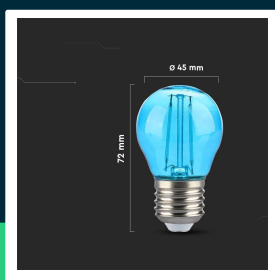

2W G45 LED blue color filament bulb E27

SKU 217412 EAN 3800157684033 VT-2132

Related products (SKUs): 7410, 7411, 7412, 7413, 217410, 217411, 217413

TECHNICAL SPECIFICATION

Power	2W	Power factor	>0,4	Pack height	75mm
Equivalent power	10W	CRI	80+	Master carton	100
Luminous flux (lm)	60 lm	Material	Glass	Quantity per pallet	4200
Light color	Blue	Housing color	Blue	Brand	V-TAC
Color temperature	Blue color	Type	Light sources	Warranty	2y
Beam angle	300°	Dimming	NIE	Certifications	CE, EMC, ROHS
Voltage	230V	IP rating	IP20	Efficacy (lm/W)	30 lm/W
SKU	SKU 217412	Ignition time (100%)	0.001s	ETIM	EC001959
EAN barcode	3800157684033	Color consistency	<6	CN code	8539 52 00
Product code	VT-2132	On/Off cycles	>15000		
Base	E27	Operating conditions	-20° +45°		
Shape	Ball	Size	45x72mm		
LED module type	Filament	Product weight	0,03		
Lifetime	20000h	Volume	0,00026496		
Input voltage	220-240V	Pack length	45mm		
Frequency	50Hz	Pack width	45mm		

**2W G45 LED blue color filament bulb E27**

SKU 217412 EAN 3800157684033 VT-2132

Related products (SKUs): 7410, 7411, 7412, 7413, 217410, 217411, 217413

Product description

- LED filament bulb for all lighting decorations
- Available varieties: pink, green, blue, red
- No UV or IR radiation
- Instant start and 100% light
- Low operating temperature
- Direct replacement for traditional light sources