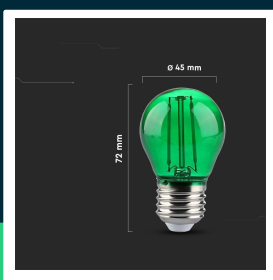

2W G45 LED green color filament bulb E27

SKU 217411 EAN 3800157684019 VT-2132

Related products (SKUs): 7410, 7411, 7412, 7413, 217410, 217412, 217413

TECHNICAL SPECIFICATION

Power	2W	Power factor	>0,4	Pack height	75mm
Equivalent power	10W	CRI	80+	Master carton	100
Luminous flux (lm)	60 lm	Material	Glass	Quantity per pallet	4200
Light color	Green	Housing color	Green	Brand	V-TAC
Color temperature	Green color	Type	Light sources	Warranty	2y
Beam angle	300°	Dimming	NIE	Certifications	CE, EMC, ROHS
Voltage	230V	IP rating	IP20	Efficacy (lm/W)	30 lm/W
SKU	SKU 217411	Ignition time (100%)	0.001s	ETIM	EC001959
EAN barcode	3800157684019	Color consistency	<6	CN code	8539 52 00
Product code	VT-2132	On/Off cycles	>15000		
Base	E27	Operating conditions	-20° +45°		
Shape	Ball	Size	45x72mm		
LED module type	Filament	Product weight	0,03		
Lifetime	20000h	Volume	0,00026496		
Input voltage	220-240V	Pack length	45mm		
Frequency	50Hz	Pack width	45mm		

**2W G45 LED green color filament bulb E27**

SKU 217411 EAN 3800157684019 VT-2132

Related products (SKUs): 7410, 7411, 7412, 7413, 217410, 217412, 217413

Product description

- LED filament bulb for all lighting decorations
- Available varieties: pink, green, blue, red
- No UV or IR radiation
- Instant start and 100% light
- Low operating temperature
- Direct replacement for traditional light sources