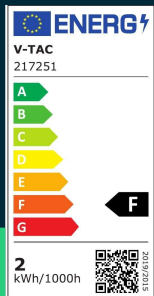

2W T30 LED filament bulb clear glass 3000K E27

SKU 217251 EAN 3800157684224 VT-2042-N

Related products (SKUs): ---

TECHNICAL SPECIFICATION

Power	2W	Frequency	50Hz	Pack length	30mm
Equivalent power	20W	Power factor	>0,4	Pack width	30mm
Luminous flux (lm)	200 lm	CRI	80+	Pack height	140mm
Light color	Warm white	Material	Glass	Master carton	100
Color temperature	3000K	Housing color	Transparent	Quantity per pallet	5000
Beam angle	300°	Type	Light sources	Brand	V-TAC
Voltage	230V	Dimming	NIE	Warranty	2y
SKU	SKU 217251	IP rating	IP20	Certifications	CE, EMC, ROHS
EAN barcode	3800157684224	Ignition time (100%)	0.001s	Efficacy (lm/W)	100 lm/W
Product code	VT-2042-N	Color consistency	<6	ETIM	EC001959
Energy class	F	On/Off cycles	15000	CN code	8539 52 00
Base	E27	Operating conditions	-20° +45°	EPREL	1252725
Shape	T30	Lumen maintenance	0,7		
LED module type	Filament	Size	30x136mm		
Lifetime	20000h	Product weight	0,07		
Input voltage	220-240V	Volume	0,000189875		

**2W T30 LED filament bulb clear glass 3000K E27**

SKU 217251 EAN 3800157684224 VT-2042-N

Related products (SKUs): ---

Product description

- Energy consumption lower by 80% compared to traditional light sources
- Very long life
- No UV or IR radiation
- Instant start and 100% light
- Low operating temperature
- Direct replacement for traditional light sources