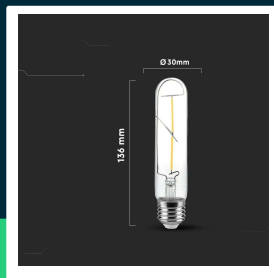

2W T30 LED filament bulb clear glass 3000K E27

SKU 217251 EAN 3800157684224 VT-2042-N

Related products (SKUs): ---

TECHNICAL SPECIFICATION

Power	2W	Frequency	50Hz	Pack length	30mm
Equivalent power	20W	Power factor	>0,4	Pack width	30mm
Luminous flux (lm)	200 lm	CRI	80+	Pack height	140mm
Light color	Warm white	Material	Glass	Master carton	100
Color temperature	3000K	Housing color	Transparent	Quantity per pallet	5000
Beam angle	300°	Type	Light sources	Brand	V-TAC
Voltage	230V	Dimming	NIE	Warranty	2y
SKU	SKU 217251	IP rating	IP20	Certifications	CE, EMC, ROHS
EAN barcode	3800157684224	Ignition time (100%)	0.001s	Efficacy (lm/W)	100 lm/W
Product code	VT-2042-N	Color consistency	<6	ETIM	EC001959
Energy class	F	On/Off cycles	15000	CN code	8539 52 00
Base	E27	Operating conditions	-20° +45°	EPREL	1252725
Shape	T30	Lumen maintenance	0,7		
LED module type	Filament	Size	30x136mm		
Lifetime	20000h	Product weight	0,07		
Input voltage	220-240V	Volume	0,000189875		

**2W T30 LED filament bulb clear glass 3000K E27**

SKU 217251 EAN 3800157684224 VT-2042-N

Related products (SKUs): ---

Product description

- Energy consumption lower by 80% compared to traditional light sources
- Very long life
- No UV or IR radiation
- Instant start and 100% light
- Low operating temperature
- Direct replacement for traditional light sources