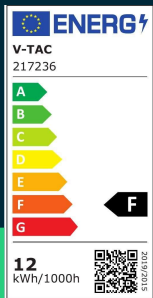

LED spotlight AR111 12W GU10 6400K dimmable

SKU 217236 EAN 3800157681759 VT-1112

Related products (SKUs): 4223, 4224, 4225, 7234, 7235, 7236, 214224, 214225, 217234, 217235

TECHNICAL SPECIFICATION

Power	12W	Frequency	50Hz	Pack length	125mm
Equivalent power	80W	Power factor	>0,5	Pack width	125mm
Luminous flux (lm)	1301 lm	CRI	80+	Pack height	100mm
Light color	Cool white	Material	Plastic, aluminium	Master carton	60
Color temperature	6400K	Housing color	Silver	Quantity per pallet	660
Beam angle	40°	Type	Light sources	Brand	V-TAC
Voltage	230V	Dimming	TAK	Warranty	2y
SKU	SKU 217236	IP rating	IP20	Certifications	CE, EMC, ROHS
EAN barcode	3800157681759	Ignition time (100%)	0.001s	Efficacy (lm/W)	110 lm/W
Product code	VT-1112	Color consistency	<6	ETIM	EC001959
Energy class	F	On/Off cycles	15000	CN code	8539 52 00
Base	GU10	Operating conditions	-20° +45°	EPREL	1163403
Shape	AR111	Lumen maintenance	0,7		
LED module type	COB	Size	111x79mm		
Lifetime	20000h	Product weight	0,2		
Input voltage	200-240V	Volume	0,00169		

**LED spotlight AR111 12W GU10 6400K dimmable**

SKU 217236 EAN 3800157681759 VT-1112

Related products (SKUs): 4223, 4224, 4225, 7234, 7235, 7236, 214224, 214225, 217234, 217235

Product description

- Energy consumption lower by 80% compared to traditional light sources
- Very long life
- No UV or IR radiation
- Instant start and 100% light
- Low operating temperature
- Direct replacement for traditional light sources