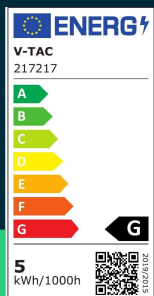

5W G95 filament bulb 1800K amber glass

SKU 217217 EAN 3800157684095 VT-2075

Related products (SKUs): 7217

TECHNICAL SPECIFICATION

Power	4,8W	Frequency	50Hz	Pack length	97mm
Equivalent power	30W	Power factor	>0,4	Pack width	97mm
Luminous flux (lm)	300 lm	CRI	80+	Pack height	140mm
Light color	Warm white	Material	Glass	Master carton	20
Color temperature	2200K	Housing color	Amber	Brand	V-TAC
Beam angle	300°	Type	Light sources	Warranty	2y
Voltage	230V	Dimming	NIE	Certifications	CE, EMC, ROHS
SKU	SKU 217217	IP rating	IP20	Efficacy (lm/W)	65 lm/W
EAN barcode	3800157684095	Ignition time (100%)	0.001s	ETIM	EC001959
Product code	VT-2075	Color consistency	<6	CN code	8539 52 00
Energy class	G	On/Off cycles	15000	EPREL	1677709
Base	E27	Operating conditions	-20° +45°		
Shape	G95	Lumen maintenance	0,7		
LED module type	Filament	Size	95x138mm		
Lifetime	>20000h	Product weight	0,14		
Input voltage	220-240V	Volume	0,0021		

**5W G95 filament bulb 1800K amber glass**

SKU 217217 EAN 3800157684095 VT-2075

Related products (SKUs): 7217

Product description

- Energy consumption lower by 80% compared to traditional light sources
- Very long life
- No UV or IR radiation
- Instant start and 100% light
- Low operating temperature
- Direct replacement for traditional light sources