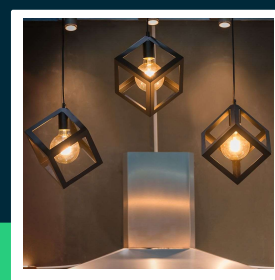

5W G95 filament bulb 1800K amber glass

SKU 217217 EAN 3800157684095 VT-2075

Related products (SKUs): 7217

TECHNICAL SPECIFICATION

Power	4,8W	Frequency	50Hz	Pack length	97mm
Equivalent power	30W	Power factor	>0,4	Pack width	97mm
Luminous flux (lm)	300 lm	CRI	80+	Pack height	140mm
Light color	Warm white	Material	Glass	Master carton	20
Color temperature	2200K	Housing color	Amber	Brand	V-TAC
Beam angle	300°	Type	Light sources	Warranty	2y
Voltage	230V	Dimming	NIE	Certifications	CE, EMC, ROHS
SKU	SKU 217217	IP rating	IP20	Efficacy (lm/W)	65 lm/W
EAN barcode	3800157684095	Ignition time (100%)	0.001s	ETIM	EC001959
Product code	VT-2075	Color consistency	<6	CN code	8539 52 00
Energy class	G	On/Off cycles	15000	EPREL	1677709
Base	E27	Operating conditions	-20° +45°		
Shape	G95	Lumen maintenance	0,7		
LED module type	Filament	Size	95x138mm		
Lifetime	>20000h	Product weight	0,14		
Input voltage	220-240V	Volume	0,0021		

**5W G95 filament bulb 1800K amber glass**

SKU 217217 EAN 3800157684095 VT-2075

Related products (SKUs): 7217

Product description

- Energy consumption lower by 80% compared to traditional light sources
- Very long life
- No UV or IR radiation
- Instant start and 100% light
- Low operating temperature
- Direct replacement for traditional light sources