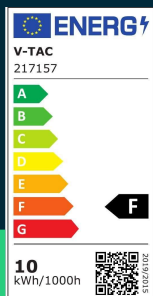

**10W A67 LED filament bulb amber cover 2200K E27**

SKU 217157 EAN 3800157683937 VT-2028

Related products (SKUs): 7157

**TECHNICAL SPECIFICATION**

Power	10W	Frequency	50Hz	Pack width	60mm
Equivalent power	65W	Power factor	>0,5	Pack height	105mm
Luminous flux (lm)	950 lm	CRI	80+	Master carton	100
Light color	Warm white	Material	Glass	Quantity per pallet	2000
Color temperature	2200K	Housing color	Amber	Brand	V-TAC
Beam angle	300°	Type	Light sources	Warranty	2y
Voltage	230V	Dimming	NIE	Certifications	CE, EMC, ROHS
SKU	SKU 217157	IP rating	IP20	Efficacy (lm/W)	95 lm/W
EAN barcode	3800157683937	Ignition time (100%)	0.001s	ETIM	EC001959
Product code	VT-2028	Color consistency	<6	CN code	8539 52 00
Energy class	F	On/Off cycles	15000	EPREL	1238798
Base	E27	Operating conditions	-20° +45°		
Shape	A67	Size	60x105mm		
LED module type	Filament	Product weight	0,05		
Lifetime	20000h	Volume	0,000637		
Input voltage	220-240V	Pack length	60mm		

**10W A67 LED filament bulb amber cover 2200K E27**

SKU 217157    EAN 3800157683937    VT-2028

Related products (SKUs): 7157