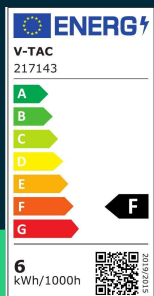

6W T30 LED filament bulb amber glass 2200K E27

SKU 217143 EAN 3800157684163 VT-2006-N

Related products (SKUs): ---

TECHNICAL SPECIFICATION

Power	6W	Frequency	50Hz	Pack length	30mm
Equivalent power	50W	Power factor	>0,5	Pack width	30mm
Luminous flux (lm)	600 lm	CRI	80+	Pack height	189mm
Light color	Warm white	Material	Glass	Master carton	100
Color temperature	2200K	Housing color	Amber	Brand	V-TAC
Beam angle	360°	Type	Light sources	Warranty	2y
Voltage	230V	Dimming	NIE	Certifications	CE, EMC
SKU	SKU 217143	IP rating	IP20	Efficacy (lm/W)	100 lm/W
EAN barcode	3800157684163	Ignition time (100%)	0.001s	ETIM	EC001959
Product code	VT-2006-N	Color consistency	<6	CN code	8539 52 00
Energy class	F	On/Off cycles	15000	EPREL	1252721
Base	E27	Operating conditions	-20° +45°		
Shape	T30	Lumen maintenance	0,7		
LED module type	Filament	Size	30x185mm		
Lifetime	20000h	Product weight	0,065		
Input voltage	220-240V	Volume	0,000352		

**6W T30 LED filament bulb amber glass 2200K E27**

SKU 217143 EAN 3800157684163 VT-2006-N

Related products (SKUs): ---

Product description

- Energy consumption lower by 80% compared to traditional light sources
- Very long life
- No UV or IR radiation
- Instant start and 100% light
- Low operating temperature
- Direct replacement for traditional light sources