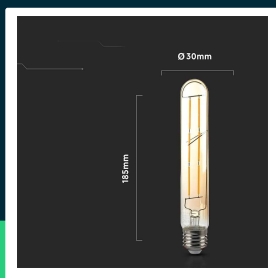

6W T30 LED filament bulb amber glass 2200K E27

SKU 217143 EAN 3800157684163 VT-2006-N

Related products (SKUs): ---

TECHNICAL SPECIFICATION

Power	6W	Frequency	50Hz	Pack length	30mm
Equivalent power	50W	Power factor	>0,5	Pack width	30mm
Luminous flux (lm)	600 lm	CRI	80+	Pack height	189mm
Light color	Warm white	Material	Glass	Master carton	100
Color temperature	2200K	Housing color	Amber	Brand	V-TAC
Beam angle	360°	Type	Light sources	Warranty	2y
Voltage	230V	Dimming	NIE	Certifications	CE, EMC
SKU	SKU 217143	IP rating	IP20	Efficacy (lm/W)	100 lm/W
EAN barcode	3800157684163	Ignition time (100%)	0.001s	ETIM	EC001959
Product code	VT-2006-N	Color consistency	<6	CN code	8539 52 00
Energy class	F	On/Off cycles	15000	EPREL	1252721
Base	E27	Operating conditions	-20° +45°		
Shape	T30	Lumen maintenance	0,7		
LED module type	Filament	Size	30x185mm		
Lifetime	20000h	Product weight	0,065		
Input voltage	220-240V	Volume	0,000352		

**6W T30 LED filament bulb amber glass 2200K E27**

SKU 217143 EAN 3800157684163 VT-2006-N

Related products (SKUs): ---

Product description

- Energy consumption lower by 80% compared to traditional light sources
- Very long life
- No UV or IR radiation
- Instant start and 100% light
- Low operating temperature
- Direct replacement for traditional light sources