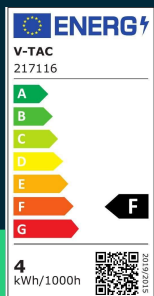

**4W twisted candle filament bulb amber cover with tip 2200K E14**

SKU 217116 EAN 3800157683777 VT-1947

Related products (SKUs): 7116

**TECHNICAL SPECIFICATION**

Power	4W	Frequency	50/60Hz	Pack length	35mm
Equivalent power	30W	Power factor	>0,4	Pack width	35mm
Luminous flux (lm)	350 lm	CRI	80+	Pack height	120mm
Light color	Warm white	Material	Glass	Master carton	100
Color temperature	2200K	Housing color	Amber	Quantity per pallet	4800
Beam angle	300°	Type	Light sources	Brand	V-TAC
Voltage	230V	Dimming	NIE	Warranty	2y
SKU	SKU 217116	IP rating	IP20	Certifications	CE, EMC, ROHS
EAN barcode	3800157683777	Ignition time (100%)	0.001s	Efficacy (lm/W)	90 lm/W
Product code	VT-1947	Color consistency	<6	Parameters	Amber flame twist
Energy class	F	On/Off cycles	15000	ETIM	EC001959
Base	E14	Operating conditions	-20° +45°	CN code	8539 52 00
Shape	Flame candle	Lumen maintenance	0,7	EPREL	1238782
LED module type	Filament	Size	35x121mm		
Lifetime	20000h	Product weight	0,02		
Input voltage	220-240V	Volume	0,0001715		

**4W twisted candle filament bulb amber cover with tip 2200K E14**

SKU 217116    EAN 3800157683777    VT-1947

Related products (SKUs): 7116