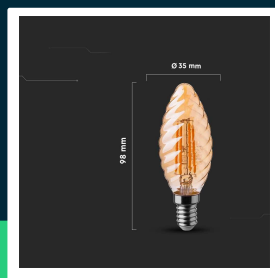

4W candle filament bulb amber cover with twist 2200K E14

SKU 217115 EAN 3800157683807 VT-1948

Related products (SKUs): 7115

TECHNICAL SPECIFICATION

Power	4W	Frequency	50/60Hz	Pack length	35mm
Equivalent power	30W	Power factor	>0,4	Pack width	35mm
Luminous flux (lm)	350 lm	CRI	80+	Pack height	100mm
Light color	Warm white	Material	Glass	Master carton	100
Color temperature	2200K	Housing color	Amber	Quantity per pallet	4800
Beam angle	300°	Type	Light sources	Brand	V-TAC
Voltage	230V	Dimming	NIE	Warranty	2y
SKU	SKU 217115	IP rating	IP20	Certifications	CE, EMC, ROHS
EAN barcode	3800157683807	Ignition time (100%)	0.001s	Efficacy (lm/W)	90 lm/W
Product code	VT-1948	Color consistency	<6	Parameters	Amber twist
Energy class	F	On/Off cycles	15000	ETIM	EC001959
Base	E14	Operating conditions	-20° +45°	CN code	8539 52 00
Shape	Twist candle	Lumen maintenance	0,7	EPREL	1238785
LED module type	Filament	Size	35x98mm		
Lifetime	20000h	Product weight	0,02		
Input voltage	220-240V	Volume	0,0000147		

4W candle filament bulb amber cover with twist 2200K E14

SKU 217115 EAN 3800157683807 VT-1948

Related products (SKUs): 7115

Product description

- Energy consumption lower by 80% compared to traditional light sources
- Very long life
- No UV or IR radiation
- Instant start and 100% light
- Low operating temperature
- Direct replacement for traditional light sources