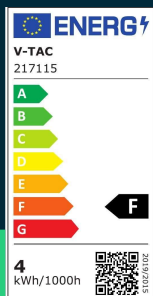

4W candle filament bulb amber cover with twist 2200K E14

SKU 217115 EAN 3800157683807 VT-1948

Related products (SKUs): 7115

TECHNICAL SPECIFICATION

Power	4W	Frequency	50/60Hz	Pack length	35mm
Equivalent power	30W	Power factor	>0,4	Pack width	35mm
Luminous flux (lm)	350 lm	CRI	80+	Pack height	100mm
Light color	Warm white	Material	Glass	Master carton	100
Color temperature	2200K	Housing color	Amber	Quantity per pallet	4800
Beam angle	300°	Type	Light sources	Brand	V-TAC
Voltage	230V	Dimming	NIE	Warranty	2y
SKU	SKU 217115	IP rating	IP20	Certifications	CE, EMC, ROHS
EAN barcode	3800157683807	Ignition time (100%)	0.001s	Efficacy (lm/W)	90 lm/W
Product code	VT-1948	Color consistency	<6	Parameters	Amber twist
Energy class	F	On/Off cycles	15000	ETIM	EC001959
Base	E14	Operating conditions	-20° +45°	CN code	8539 52 00
Shape	Twist candle	Lumen maintenance	0,7	EPREL	1238785
LED module type	Filament	Size	35x98mm		
Lifetime	20000h	Product weight	0,02		
Input voltage	220-240V	Volume	0,0000147		

4W candle filament bulb amber cover with twist 2200K E14

SKU 217115 EAN 3800157683807 VT-1948

Related products (SKUs): 7115

Product description

- Energy consumption lower by 80% compared to traditional light sources
- Very long life
- No UV or IR radiation
- Instant start and 100% light
- Low operating temperature
- Direct replacement for traditional light sources