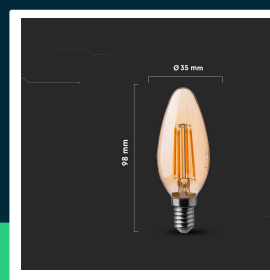

4W candle filament bulb amber cover 2200K E14

SKU 217113 EAN 3800157683647 VT-1955

Related products (SKUs): 7113

TECHNICAL SPECIFICATION

Power	4W	Frequency	50/60Hz	Pack length	35mm
Equivalent power	30W	Power factor	>0,4	Pack width	35mm
Luminous flux (lm)	350 lm	CRI	80+	Pack height	100mm
Light color	Warm white	Material	Glass	Master carton	100
Color temperature	2200K	Housing color	Amber	Quantity per pallet	4800
Beam angle	300°	Type	Light sources	Brand	V-TAC
Voltage	230V	Dimming	NIE	Warranty	2y
SKU	SKU 217113	IP rating	IP20	Certifications	CE, EMC, ROHS
EAN barcode	3800157683647	Ignition time (100%)	0.001s	Efficacy (lm/W)	90 lm/W
Product code	VT-1955	Color consistency	<6	Parameters	Amber
Energy class	F	On/Off cycles	15000	ETIM	EC001959
Base	E14	Operating conditions	-20° +45°	CN code	8539 52 00
Shape	Candle	Lumen maintenance	0,7	EPREL	1238769
LED module type	Filament	Size	35x98mm		
Lifetime	20000h	Product weight	0,02		
Input voltage	220-240V	Volume	0,000192		

**4W candle filament bulb amber cover 2200K E14**

SKU 217113 EAN 3800157683647 VT-1955

Related products (SKUs): 7113

Product description

- Energy consumption 80% lower than in standard light sources
- Very long life
- No UV or IR radiation
- Instant start and 100% light
- Low operating temperature
- Direct replacement for traditional light sources