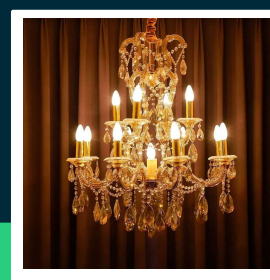

4W candle filament bulb amber cover 2200K E14

SKU 217113 EAN 3800157683647 VT-1955

Related products (SKUs): 7113

TECHNICAL SPECIFICATION

Power	4W	Frequency	50/60Hz	Pack length	35mm
Equivalent power	30W	Power factor	>0,4	Pack width	35mm
Luminous flux (lm)	350 lm	CRI	80+	Pack height	100mm
Light color	Warm white	Material	Glass	Master carton	100
Color temperature	2200K	Housing color	Amber	Quantity per pallet	4800
Beam angle	300°	Type	Light sources	Brand	V-TAC
Voltage	230V	Dimming	NIE	Warranty	2y
SKU	SKU 217113	IP rating	IP20	Certifications	CE, EMC, ROHS
EAN barcode	3800157683647	Ignition time (100%)	0.001s	Efficacy (lm/W)	90 lm/W
Product code	VT-1955	Color consistency	<6	Parameters	Amber
Energy class	F	On/Off cycles	15000	ETIM	EC001959
Base	E14	Operating conditions	-20° +45°	CN code	8539 52 00
Shape	Candle	Lumen maintenance	0,7	EPREL	1238769
LED module type	Filament	Size	35x98mm		
Lifetime	20000h	Product weight	0,02		
Input voltage	220-240V	Volume	0,000192		

**4W candle filament bulb amber cover 2200K E14**

SKU 217113 EAN 3800157683647 VT-1955

Related products (SKUs): 7113

Product description

- Energy consumption 80% lower than in standard light sources
- Very long life
- No UV or IR radiation
- Instant start and 100% light
- Low operating temperature
- Direct replacement for traditional light sources