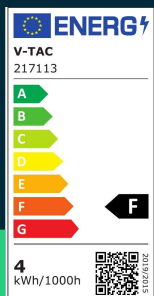

4W candle filament bulb amber cover 2200K E14

SKU 217113 EAN 3800157683647 VT-1955

Related products (SKUs): 7113

TECHNICAL SPECIFICATION

Power	4W	Frequency	50/60Hz	Pack length	35mm
Equivalent power	30W	Power factor	>0,4	Pack width	35mm
Luminous flux (lm)	350 lm	CRI	80+	Pack height	100mm
Light color	Warm white	Material	Glass	Master carton	100
Color temperature	2200K	Housing color	Amber	Quantity per pallet	4800
Beam angle	300°	Type	Light sources	Brand	V-TAC
Voltage	230V	Dimming	NIE	Warranty	2y
SKU	SKU 217113	IP rating	IP20	Certifications	CE, EMC, ROHS
EAN barcode	3800157683647	Ignition time (100%)	0.001s	Efficacy (lm/W)	90 lm/W
Product code	VT-1955	Color consistency	<6	Parameters	Amber
Energy class	F	On/Off cycles	15000	ETIM	EC001959
Base	E14	Operating conditions	-20° +45°	CN code	8539 52 00
Shape	Candle	Lumen maintenance	0,7	EPREL	1238769
LED module type	Filament	Size	35x98mm		
Lifetime	20000h	Product weight	0,02		
Input voltage	220-240V	Volume	0,000192		

**4W candle filament bulb amber cover 2200K E14**

SKU 217113 EAN 3800157683647 VT-1955

Related products (SKUs): 7113

Product description

- Energy consumption 80% lower than in standard light sources
- Very long life
- No UV or IR radiation
- Instant start and 100% light
- Low operating temperature
- Direct replacement for traditional light sources