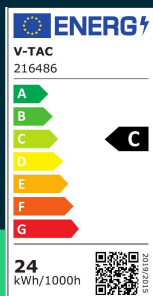

**24W LED wp x series economical tube 120cm 6400K 160 lm/W**

SKU 216486

EAN 3800157686372

VT-1524

Related products (SKUs): 6485, 6486

## TECHNICAL SPECIFICATION

Power	24W	Power factor	>0,9	Pack height	60mm
Equivalent power	36W	CRI	80+	Master carton	12
Luminous flux (lm)	3840 lm	Material	ABS	Brand	V-TAC
Light color	Cool white	IK rating	IK06	Warranty	5y
Color temperature	6400K	Housing color	White	Certifications	CE, EMC, ROHS
Beam angle	120°	Type	X-Series	Efficacy (lm/W)	160 lm/W
Voltage	230V	Dimming	NIE	ETIM	ECO02892
SKU	SKU 216486	IP rating	IP65	CN code	8539 51 00
EAN barcode	3800157686372	Ignition time (100%)	0.001s	EPREL	1252514
Product code	VT-1524	Color consistency	<6		
Series	X-Series	Size	1200x65x58mm		
Energy class	C	Length	120cm		
Base	Integrated LED fixture	Product weight	0,86		
LED module type	SMD	Volume	0,005376		
Lifetime	30000h	Pack length	1270mm		
Input voltage	220-240V	Pack width	70mm		

## Product description

- Hermetic fixture, IP65 rating
- 5-year warranty
- Very high luminous efficiency 160lm/in
- Metal handles
- Light angle 120°
- Available versions 120cm, 150cm
- Available light colors 4000K, 6500K
- Silicone seals