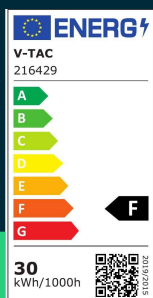

30W LED panel light 6400K round

SKU 216429 EAN 3800157686310 VT-3107RD-N

Related products (SKUs): 216428

TECHNICAL SPECIFICATION

Power	30W	Power factor	>0,9	Pack height	30mm
Luminous flux (lm)	3155 lm	CRI	80+	Master carton	10
Light color	Cool white	Material	Aluminium	Brand	V-TAC
Color temperature	6400K	Housing color	White	Warranty	2y
Beam angle	120°	Type	Recessed	Certifications	CE, EMC, ROHS
Voltage	230V	Dimming	NIE	Efficacy (lm/W)	105 lm/W
SKU	SKU 216429	IP rating	IP20	ETIM	ECO02892
EAN barcode	3800157686310	Ignition time (100%)	0.001s	CN code	8539 51 00
Product code	VT-3107RD-N	On/Off cycles	>15000	EPREL	1359515
Series	Downlight	Operating conditions	-20° +45°		
Energy class	F	Size	300x12mm		
Base	Integrated LED fixture	Mounting size	280mm		
Shape	Round	Diameter	30cm		
LED module type	SMD	Product weight	0,84		
Lifetime	20000h	Pack length	355mm		
Input voltage	AC:100-240V, 50/60Hz	Pack width	315mm		

**30W LED panel light 6400K round**

SKU 216429

EAN 3800157686310

VT-3107RD-N

Related products (SKUs): 216428

Product description

- Contemporary and Modern design
- No ripple
- Resistance to damage
- No infrared radiation, does not attract insects
- Easy installation
- No lead or mercury content
- Environmentally friendly product
- Selected models are dimmable