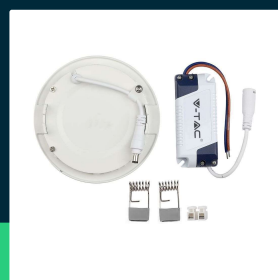

30W LED panel light 6400K round

SKU 216429 EAN 3800157686310 VT-3107RD-N

Related products (SKUs): 216428

TECHNICAL SPECIFICATION

Power	30W	Power factor	>0,9	Pack height	30mm
Luminous flux (lm)	3155 lm	CRI	80+	Master carton	10
Light color	Cool white	Material	Aluminium	Brand	V-TAC
Color temperature	6400K	Housing color	White	Warranty	2y
Beam angle	120°	Type	Recessed	Certifications	CE, EMC, ROHS
Voltage	230V	Dimming	NIE	Efficacy (lm/W)	105 lm/W
SKU	SKU 216429	IP rating	IP20	ETIM	ECO02892
EAN barcode	3800157686310	Ignition time (100%)	0.001s	CN code	8539 51 00
Product code	VT-3107RD-N	On/Off cycles	>15000	EPREL	1359515
Series	Downlight	Operating conditions	-20° +45°		
Energy class	F	Size	300x12mm		
Base	Integrated LED fixture	Mounting size	280mm		
Shape	Round	Diameter	30cm		
LED module type	SMD	Product weight	0,84		
Lifetime	20000h	Pack length	355mm		
Input voltage	AC:100-240V, 50/60Hz	Pack width	315mm		

**30W LED panel light 6400K round**

SKU 216429

EAN 3800157686310

VT-3107RD-N

Related products (SKUs): 216428

Product description

- Contemporary and Modern design
- No ripple
- Resistance to damage
- No infrared radiation, does not attract insects
- Easy installation
- No lead or mercury content
- Environmentally friendly product
- Selected models are dimmable