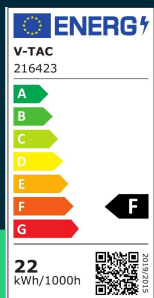

22W LED slim panel light 4000K round

SKU 216423 EAN 3800157686242 VT-2207RD-N

Related products (SKUs): ---

TECHNICAL SPECIFICATION

Power	22W	Power factor	>0,7	Pack height	30mm
Luminous flux (lm)	2265 lm	CRI	80+	Master carton	20
Light color	Neutral white	Material	Aluminium	Brand	V-TAC
Color temperature	4000K	Housing color	White	Warranty	2y
Beam angle	120°	Type	Recessed	Certifications	CE, EMC, ROHS
Voltage	230V	Dimming	NIE	Efficacy (lm/W)	105 lm/W
SKU	SKU 216423	IP rating	IP20	ETIM	ECO02892
EAN barcode	3800157686242	Ignition time (100%)	0.001s	CN code	8539 51 00
Product code	VT-2207RD-N	On/Off cycles	>15000	EPREL	1359513
Series	Downlight	Operating conditions	-20° +45°		
Energy class	F	Size	240x12mm		
Base	Integrated LED fixture	Mounting size	220mm		
Shape	Round	Diameter	24cm		
LED module type	SMD	Product weight	0,59		
Lifetime	20000h	Pack length	290mm		
Input voltage	AC:100-240V, 50/60Hz	Pack width	250mm		

22W LED slim panel light 4000K round

SKU 216423 EAN 3800157686242 VT-2207RD-N

Related products (SKUs): ---

Product description

- Contemporary and Modern design
- No ripple
- Resistance to damage
- No infrared radiation, does not attract insects
- Easy installation
- No lead or mercury content
- Environmentally friendly product
- Selected models are dimmable