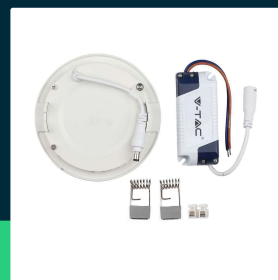

22W LED slim panel light 4000K round

SKU 216423 EAN 3800157686242 VT-2207RD-N

Related products (SKUs): ---

TECHNICAL SPECIFICATION

Power	22W	Power factor	>0,7	Pack height	30mm
Luminous flux (lm)	2265 lm	CRI	80+	Master carton	20
Light color	Neutral white	Material	Aluminium	Brand	V-TAC
Color temperature	4000K	Housing color	White	Warranty	2y
Beam angle	120°	Type	Recessed	Certifications	CE, EMC, ROHS
Voltage	230V	Dimming	NIE	Efficacy (lm/W)	105 lm/W
SKU	SKU 216423	IP rating	IP20	ETIM	ECO02892
EAN barcode	3800157686242	Ignition time (100%)	0.001s	CN code	8539 51 00
Product code	VT-2207RD-N	On/Off cycles	>15000	EPREL	1359513
Series	Downlight	Operating conditions	-20° +45°		
Energy class	F	Size	240x12mm		
Base	Integrated LED fixture	Mounting size	220mm		
Shape	Round	Diameter	24cm		
LED module type	SMD	Product weight	0,59		
Lifetime	20000h	Pack length	290mm		
Input voltage	AC:100-240V, 50/60Hz	Pack width	250mm		

22W LED slim panel light 4000K round

SKU 216423 EAN 3800157686242 VT-2207RD-N

Related products (SKUs): ---

Product description

- Contemporary and Modern design
- No ripple
- Resistance to damage
- No infrared radiation, does not attract insects
- Easy installation
- No lead or mercury content
- Environmentally friendly product
- Selected models are dimmable