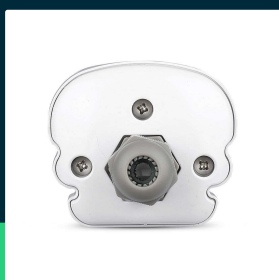

LED waterproof lamp SAMSUNG CHIP g series 1200mm 36W 4500K

SKU 2162851 EAN 3800170219304 VT-1249

Related products (SKUs): 6284, 6285, 216284, 216285, 2162841, 2162846, 2162856

TECHNICAL SPECIFICATION

Power	36W	Power factor	>0,9	Pack width	70mm
Luminous flux (lm)	4320 lm	CRI	80+	Pack height	60mm
Light color	Neutral white	Material	PC	Master carton	12
Color temperature	4000K	IK rating	IK06	Quantity per pallet	144
Beam angle	120°	Housing color	White	Brand	V-TAC
Voltage	230V	Type	G-Series	Warranty	3y
SKU	SKU 2162851	Dimming	NIE	Certifications	CE, EMC, ROHS
EAN barcode	3800170219304	IP rating	IP65	Efficacy (lm/W)	120 lm/W
Product code	VT-1249	Ignition time (100%)	0.001s	ETIM	ECO02892
Series	Ceiling lighting	On/Off cycles	>15000	CN code	8539 51 00
Energy class	E	Operating conditions	-20° +40°	EPREL	1843398
Base	Integrated LED fixture	Size	1200x66x58mm		
LED module type	SAMSUNG	Length	120cm		
Lifetime	25000h	Product weight	0,83		
Input voltage	AC:220-240V, 50/60Hz	Volume	0,007704		
Frequency	50Hz	Pack length	127mm		

**LED waterproof lamp SAMSUNG CHIP g series 1200mm 36W 4500K**

SKU 2162851 EAN 3800170219304 VT-1249

Related products (SKUs): 6284, 6285, 216284, 216285, 2162841, 2162846, 2162856

Product description

- SAMSUNG CHIP
- 3-year warranty
- Hermetic fixture, IP65 rating
- High efficiency 120LM/W
- Total protection against water, dust and corrosion
- Metal handles
- Connection sleeves on both sides of the fixture
- Light angle 120°
- Available versions 60cm, 120cm, 150cm