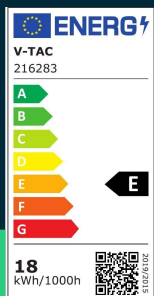

LED wp g series economical tube 60cm 4000K

SKU 216283 EAN 3800170210059 VT-6076

Related products (SKUs): 6282, 6283, 216282, 2162821, 2162826, 2162831, 2162836

TECHNICAL SPECIFICATION

Power	18W	CRI	80+	Pack height	70mm
Luminous flux (lm)	2160 lm	Material	PC	Master carton	12
Light color	Neutral white	IK rating	IK06	Quantity per pallet	360
Color temperature	4000K	Housing color	White	Brand	V-TAC
Beam angle	120°	Type	G-Series	Warranty	2y
Voltage	230V	Dimming	NIE	Certifications	CE, EMC, ROHS
SKU	SKU 216283	IP rating	IP65	Efficacy (lm/W)	120 lm/W
EAN barcode	3800170210059	Ignition time (100%)	0.001s	ETIM	EC002892
Product code	VT-6076	On/Off cycles	>15000	CN code	8539 51 00
Energy class	E	Operating conditions	-20° +40°	EPREL	1599650
Base	Integrated LED fixture	Size	600x66x58mm		
LED module type	SMD	Length	60cm		
Lifetime	25000h	Product weight	0,53		
Input voltage	AC:220-240V, 50/60Hz	Volume	0,0041		
Frequency	50Hz	Pack length	670mm		
Power factor	>0,7	Pack width	60mm		

LED wp g series economical tube 60cm 4000K

SKU 216283 EAN 3800170210059 VT-6076

Related products (SKUs): 6282, 6283, 216282, 2162821, 2162826, 2162831, 2162836

Product description

- Hermetic fixture, IP65 rating
- High efficiency 120LM/W
- Total protection against water, dust and corrosion
- Metal handles
- Connection sleeves on both sides of the fixture
- Light angle 120°
- Available versions 60cm, 120cm, 150cm