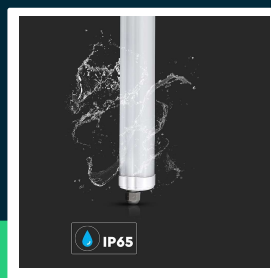

LED waterproof lamp SAMSUNG CHIP g series 600mm 18W 6500K

SKU 2162821 EAN 3800170219359 VT-6076

Related products (SKUs): 6282, 6283, 216282, 216283, 2162826, 2162831, 2162836

TECHNICAL SPECIFICATION

Power	18W	Power factor	>0,7	Pack width	70mm
Luminous flux (lm)	2160 lm	CRI	80+	Pack height	60mm
Light color	Cool white	Material	PC	Master carton	12
Color temperature	6500K	IK rating	IK06	Brand	V-TAC
Beam angle	120°	Housing color	White	Warranty	3y
Voltage	230V	Type	G-Series	Certifications	CE, EMC, ROHS
SKU	SKU 2162821	Dimming	NIE	Efficacy (lm/W)	120 lm/W
EAN barcode	3800170219359	IP rating	IP65	ETIM	ECO02892
Product code	VT-6076	Ignition time (100%)	0.001s	CN code	8539 51 00
Series	Ceiling lighting	On/Off cycles	>15000	EPREL	1843399
Energy class	E	Operating conditions	-20° +40°		
Base	Integrated LED fixture	Size	600x66x58mm		
LED module type	SAMSUNG	Length	60cm		
Lifetime	25000h	Product weight	0,51		
Input voltage	AC:220-240V, 50/60Hz	Volume	0,0041		
Frequency	50Hz	Pack length	670mm		

**LED waterproof lamp SAMSUNG CHIP g series 600mm 18W 6500K**

SKU 2162821 EAN 3800170219359 VT-6076

Related products (SKUs): 6282, 6283, 216282, 216283, 2162826, 2162831, 2162836

Product description

- SAMSUNG CHIP
- 3-year warranty
- Hermetic fixture, IP65 rating
- High efficiency 120LM/W
- Total protection against water, dust and corrosion
- Metal handles
- Connection sleeves on both sides of the fixture
- Light angle 120°
- Available versions 60cm, 120cm, 150cm