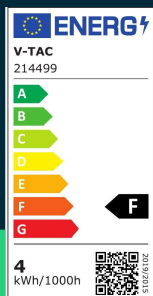

4W P45 filament bulb amber cover 2200K E14
SKU 214499 EAN 3800157683814 VT-1953

Related products (SKUs): ---

TECHNICAL SPECIFICATION

Power	4W	Frequency	50Hz	Pack width	45mm
Equivalent power	35W	Power factor	>0,4	Pack height	80mm
Luminous flux (lm)	350 lm	CRI	80+	Master carton	100
Light color	Warm white	Material	Glass	Quantity per pallet	3500
Color temperature	2200K	Housing color	Amber	Brand	V-TAC
Beam angle	300°	Type	Light sources	Warranty	2y
Voltage	230V	Dimming	NIE	Certifications	CE, EMC
SKU	SKU 214499	IP rating	IP20	Efficacy (lm/W)	90 lm/W
EAN barcode	3800157683814	Ignition time (100%)	0.001s	ETIM	EC001959
Product code	VT-1953	Color consistency	<6	CN code	8539 52 00
Energy class	F	On/Off cycles	15000	EPREL	1238786
Base	E14	Operating conditions	-20° +45°		
Shape	Ball	Size	45x78mm		
LED module type	Filament	Product weight	0,02		
Lifetime	20000h	Volume	0,000223		
Input voltage	220-240V	Pack length	45mm		