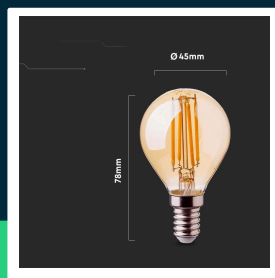

4W P45 filament bulb amber cover 2200K E14
SKU 214499 EAN 3800157683814 VT-1953

Related products (SKUs): ---

TECHNICAL SPECIFICATION

Power	4W	Frequency	50Hz	Pack width	45mm
Equivalent power	35W	Power factor	>0,4	Pack height	80mm
Luminous flux (lm)	350 lm	CRI	80+	Master carton	100
Light color	Warm white	Material	Glass	Quantity per pallet	3500
Color temperature	2200K	Housing color	Amber	Brand	V-TAC
Beam angle	300°	Type	Light sources	Warranty	2y
Voltage	230V	Dimming	NIE	Certifications	CE, EMC
SKU	SKU 214499	IP rating	IP20	Efficacy (lm/W)	90 lm/W
EAN barcode	3800157683814	Ignition time (100%)	0.001s	ETIM	EC001959
Product code	VT-1953	Color consistency	<6	CN code	8539 52 00
Energy class	F	On/Off cycles	15000	EPREL	1238786
Base	E14	Operating conditions	-20° +45°		
Shape	Ball	Size	45x78mm		
LED module type	Filament	Product weight	0,02		
Lifetime	20000h	Volume	0,000223		
Input voltage	220-240V	Pack length	45mm		

**4W P45 filament bulb amber cover 2200K E14**

SKU 214499 EAN 3800157683814 VT-1953

Related products (SKUs): ---

Product description

- Energy consumption lower by 80% compared to traditional light sources
- Very long life
- No UV or IR radiation
- Instant start and 100% light
- Low operating temperature
- Direct replacement for traditional light sources