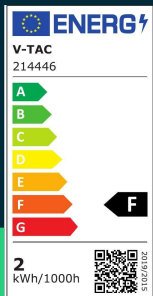

**2W ST26 filament LED bulb 6500K**

SKU 214446 EAN 3800157683791 VT-1952

Related products (SKUs): 4444, 4445, 4446, 214444, 214445

**TECHNICAL SPECIFICATION**

Power	2W	Frequency	50Hz	Pack height	65mm
Equivalent power	25W	Power factor	>0,4	Master carton	200
Luminous flux (lm)	200 lm	CRI	80+	Quantity per pallet	10000
Light color	Cool white	Material	Glass	Brand	V-TAC
Color temperature	6400K	Housing color	Transparent	Warranty	2y
Beam angle	300°	Type	Light sources	Certifications	CE, EMC, ROHS
Voltage	230V	Dimming	NIE	Efficacy (lm/W)	100 lm/W
SKU	SKU 214446	IP rating	IP20	ETIM	EC001959
EAN barcode	3800157683791	Ignition time (100%)	0.001s	CN code	8539 52 00
Product code	VT-1952	Color consistency	<6	EPREL	1238784
Energy class	F	On/Off cycles	15000		
Base	E14	Operating conditions	-20° +45°		
Shape	ST26	Size	26x64mm		
LED module type	Filament	Product weight	0,014		
Lifetime	>20000h	Pack length	28mm		
Input voltage	220-240V	Pack width	28mm		