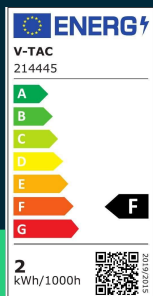

**2W ST26 filament LED bulb 4000K**

SKU 214445 EAN 3800157683760 VT-1952

Related products (SKUs): 4444, 4445, 4446, 214444, 214446

**TECHNICAL SPECIFICATION**

Power	2W	Frequency	50Hz	Pack height	65mm
Equivalent power	25W	Power factor	>0,4	Master carton	200
Luminous flux (lm)	200 lm	CRI	80+	Quantity per pallet	10000
Light color	Neutral white	Material	Glass	Brand	V-TAC
Color temperature	4000K	Housing color	Transparent	Warranty	2y
Beam angle	300°	Type	Light sources	Certifications	CE, EMC, ROHS
Voltage	230V	Dimming	NIE	Efficacy (lm/W)	100 lm/W
SKU	SKU 214445	IP rating	IP20	ETIM	EC001959
EAN barcode	3800157683760	Ignition time (100%)	0.001s	CN code	8539 52 00
Product code	VT-1952	Color consistency	<6	EPREL	1238781
Energy class	F	On/Off cycles	15000		
Base	E14	Operating conditions	-20° +45°		
Shape	ST26	Size	26x64mm		
LED module type	Filament	Product weight	0,014		
Lifetime	>20000h	Pack length	28mm		
Input voltage	220-240V	Pack width	28mm		