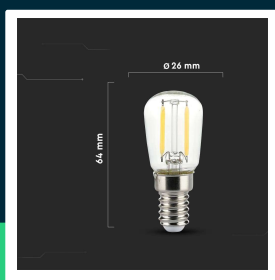

2W ST26 filament LED bulb 3000K

SKU 214444 EAN 3800157683562 VT-1952

Related products (SKUs): 4444, 4445, 4446, 214445, 214446

TECHNICAL SPECIFICATION

Power	2W	Frequency	50Hz	Pack height	65mm
Equivalent power	25W	Power factor	>0,4	Master carton	200
Luminous flux (lm)	200 lm	CRI	80+	Quantity per pallet	10000
Light color	Warm white	Material	Glass	Brand	V-TAC
Color temperature	3000K	Housing color	Transparent	Warranty	2y
Beam angle	300°	Type	Light sources	Certifications	CE, EMC, ROHS
Voltage	230V	Dimming	NIE	Efficacy (lm/W)	100 lm/W
SKU	SKU 214444	IP rating	IP20	ETIM	EC001959
EAN barcode	3800157683562	Ignition time (100%)	0.001s	CN code	8539 52 00
Product code	VT-1952	Color consistency	<6	EPREL	1238763
Energy class	F	On/Off cycles	15000		
Base	E14	Operating conditions	-20° +45°		
Shape	ST26	Size	26x64mm		
LED module type	Filament	Product weight	0,014		
Lifetime	>20000h	Pack length	28mm		
Input voltage	220-240V	Pack width	28mm		

**2W ST26 filament LED bulb 3000K**

SKU 214444 EAN 3800157683562 VT-1952

Related products (SKUs): 4444, 4445, 4446, 214445, 214446

Product description

- Miniature LED Filament bulb
- Energy consumption lower by 80% compared to traditional light sources
- Very long life
- No UV or IR radiation
- Instant start and 100% light
- Low operating temperature
- Direct replacement for traditional light sources