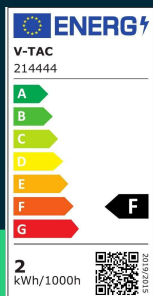

2W ST26 filament LED bulb 3000K

SKU 214444 EAN 3800157683562 VT-1952

Related products (SKUs): 4444, 4445, 4446, 214445, 214446

TECHNICAL SPECIFICATION

Power	2W	Frequency	50Hz	Pack height	65mm
Equivalent power	25W	Power factor	>0,4	Master carton	200
Luminous flux (lm)	200 lm	CRI	80+	Quantity per pallet	10000
Light color	Warm white	Material	Glass	Brand	V-TAC
Color temperature	3000K	Housing color	Transparent	Warranty	2y
Beam angle	300°	Type	Light sources	Certifications	CE, EMC, ROHS
Voltage	230V	Dimming	NIE	Efficacy (lm/W)	100 lm/W
SKU	SKU 214444	IP rating	IP20	ETIM	EC001959
EAN barcode	3800157683562	Ignition time (100%)	0.001s	CN code	8539 52 00
Product code	VT-1952	Color consistency	<6	EPREL	1238763
Energy class	F	On/Off cycles	15000		
Base	E14	Operating conditions	-20° +45°		
Shape	ST26	Size	26x64mm		
LED module type	Filament	Product weight	0,014		
Lifetime	>20000h	Pack length	28mm		
Input voltage	220-240V	Pack width	28mm		