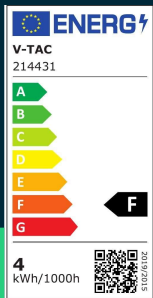

4W twist candle flame filament bulb 4000K E14

SKU 214431 EAN 3800157683821 VT-1995

Related products (SKUs): 4431, 4432, 214432, 4308, 214308

TECHNICAL SPECIFICATION

Power	4W	Frequency	50Hz	Master carton	100
Equivalent power	35W	Power factor	>0,4	Quantity per pallet	4800
Luminous flux (lm)	400 lm	CRI	80+	Brand	V-TAC
Light color	Neutral white	Material	Glass	Warranty	2y
Color temperature	4000K	Housing color	Transparent	Certifications	CE, EMC, ROHS
Beam angle	300°	Type	Light sources	Efficacy (lm/W)	100 lm/W
Voltage	230V	Dimming	NIE	ETIM	EC001959
SKU	SKU 214431	IP rating	IP20	CN code	8539 52 00
EAN barcode	3800157683821	Ignition time (100%)	0.001s	EPREL	1238787
Product code	VT-1995	On/Off cycles	15000		
Energy class	F	Operating conditions	-20° +45°		
Base	E14	Size	35x118mm		
Shape	Flame candle	Product weight	0,02		
LED module type	Filament	Pack length	35mm		
Lifetime	>20000h	Pack width	35mm		
Input voltage	200-240V	Pack height	120mm		

**4W twist candle flame filament bulb 4000K E14**

SKU 214431 EAN 3800157683821 VT-1995

Related products (SKUs): 4431, 4432, 214432, 4308, 214308

Product description

- Energy consumption 80% less than standard light bulbs
- Extremely long service life
- No UV or infrared radiation
- Instant ignition and 100% light, no warm-up time
- Low thermal power
- Direct replacement for traditional light sources