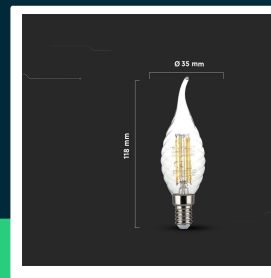

4W twist candle flame filament bulb 4000K E14

SKU 214431 EAN 3800157683821 VT-1995

Related products (SKUs): 4431, 4432, 214432, 4308, 214308

TECHNICAL SPECIFICATION

Power	4W	Frequency	50Hz	Master carton	100
Equivalent power	35W	Power factor	>0,4	Quantity per pallet	4800
Luminous flux (lm)	400 lm	CRI	80+	Brand	V-TAC
Light color	Neutral white	Material	Glass	Warranty	2y
Color temperature	4000K	Housing color	Transparent	Certifications	CE, EMC, ROHS
Beam angle	300°	Type	Light sources	Efficacy (lm/W)	100 lm/W
Voltage	230V	Dimming	NIE	ETIM	EC001959
SKU	SKU 214431	IP rating	IP20	CN code	8539 52 00
EAN barcode	3800157683821	Ignition time (100%)	0.001s	EPREL	1238787
Product code	VT-1995	On/Off cycles	15000		
Energy class	F	Operating conditions	-20° +45°		
Base	E14	Size	35x118mm		
Shape	Flame candle	Product weight	0,02		
LED module type	Filament	Pack length	35mm		
Lifetime	>20000h	Pack width	35mm		
Input voltage	200-240V	Pack height	120mm		

**4W twist candle flame filament bulb 4000K E14**

SKU 214431 EAN 3800157683821 VT-1995

Related products (SKUs): 4431, 4432, 214432, 4308, 214308

Product description

- Energy consumption 80% less than standard light bulbs
- Extremely long service life
- No UV or infrared radiation
- Instant ignition and 100% light, no warm-up time
- Low thermal power
- Direct replacement for traditional light sources