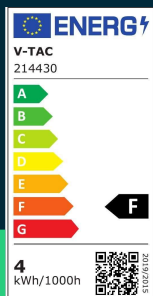

4W LED candle flame filament bulb 6500K E14

SKU 214430 EAN 3800157683678 VT-1997

Related products (SKUs): 4302, 4429, 4430, 44291, 44301, 214302, 214429

TECHNICAL SPECIFICATION

Power	4W	Frequency	50Hz	Master carton	100
Equivalent power	35W	Power factor	>0,4	Quantity per pallet	4800
Luminous flux (lm)	400 lm	CRI	80+	Brand	V-TAC
Light color	Cool white	Material	Glass	Warranty	2y
Color temperature	6500K	Housing color	Transparent	Certifications	CE, EMC, ROHS
Beam angle	300°	Type	Light sources	Efficacy (lm/W)	100 lm/W
Voltage	230V	Dimming	NIE	ETIM	EC001959
SKU	SKU 214430	IP rating	IP20	CN code	8539 52 00
EAN barcode	3800157683678	Ignition time (100%)	0.001s	EPREL	1238772
Product code	VT-1997	On/Off cycles	15000		
Energy class	F	Operating conditions	-20° +45°		
Base	E14	Size	35x118mm		
Shape	Flame candle	Product weight	0,02		
LED module type	Filament	Pack length	35mm		
Lifetime	>20000h	Pack width	35mm		
Input voltage	200-240V	Pack height	120mm		

**4W LED candle flame filament bulb 6500K E14**

SKU 214430 EAN 3800157683678 VT-1997

Related products (SKUs): 4302, 4429, 4430, 44291, 44301, 214302, 214429

Product description

- Energy consumption 80% less than standard light bulbs
- Extremely long service life
- No UV or infrared radiation
- Instant ignition and 100% light, no warm-up time
- Low thermal power
- Direct replacement for traditional light sources