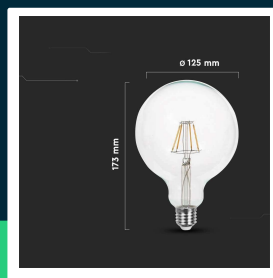

10W G125 filament bulb 4000K E27

SKU 214423 EAN 3800157683944 VT-1979

Related products (SKUs): 4422, 4423, 4424, 214422

TECHNICAL SPECIFICATION

Power	10W	Frequency	50Hz	Master carton	20
Equivalent power	75W	Power factor	>0,5	Brand	V-TAC
Luminous flux (lm)	1055 lm	CRI	80+	Warranty	2y
Light color	Neutral white	Material	Glass	Certifications	CE, EMC, ROHS
Color temperature	4000K	Housing color	Transparent	Efficacy (lm/W)	105 lm/W
Beam angle	300°	Type	Light sources	ETIM	EC001959
Voltage	230V	Dimming	NIE	CN code	8539 52 00
SKU	SKU 214423	IP rating	IP20	EPREL	1238799
EAN barcode	3800157683944	Ignition time (100%)	0.001s		
Product code	VT-1979	On/Off cycles	15000		
Energy class	F	Operating conditions	-20° +45°		
Base	E27	Size	125x173mm		
Shape	G125	Product weight	0,22		
LED module type	Filament	Pack length	127mm		
Lifetime	>20000h	Pack width	127mm		
Input voltage	200-240V	Pack height	181mm		

**10W G125 filament bulb 4000K E27**

SKU 214423 EAN 3800157683944 VT-1979

Related products (SKUs): 4422, 4423, 4424, 214422

Product description

- Energy consumption 80% less than standard light bulbs
- Extremely long service life
- No UV or infrared radiation
- Instant ignition and 100% light, no warm-up time
- Low thermal power
- Direct replacement for traditional light sources