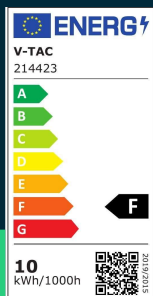

10W G125 filament bulb 4000K E27

SKU 214423 EAN 3800157683944 VT-1979

Related products (SKUs): 4422, 4423, 4424, 214422

TECHNICAL SPECIFICATION

Power	10W	Frequency	50Hz	Master carton	20
Equivalent power	75W	Power factor	>0,5	Brand	V-TAC
Luminous flux (lm)	1055 lm	CRI	80+	Warranty	2y
Light color	Neutral white	Material	Glass	Certifications	CE, EMC, ROHS
Color temperature	4000K	Housing color	Transparent	Efficacy (lm/W)	105 lm/W
Beam angle	300°	Type	Light sources	ETIM	EC001959
Voltage	230V	Dimming	NIE	CN code	8539 52 00
SKU	SKU 214423	IP rating	IP20	EPREL	1238799
EAN barcode	3800157683944	Ignition time (100%)	0.001s		
Product code	VT-1979	On/Off cycles	15000		
Energy class	F	Operating conditions	-20° +45°		
Base	E27	Size	125x173mm		
Shape	G125	Product weight	0,22		
LED module type	Filament	Pack length	127mm		
Lifetime	>20000h	Pack width	127mm		
Input voltage	200-240V	Pack height	181mm		

**10W G125 filament bulb 4000K E27**

SKU 214423 EAN 3800157683944 VT-1979

Related products (SKUs): 4422, 4423, 4424, 214422

Product description

- Energy consumption 80% less than standard light bulbs
- Extremely long service life
- No UV or infrared radiation
- Instant ignition and 100% light, no warm-up time
- Low thermal power
- Direct replacement for traditional light sources