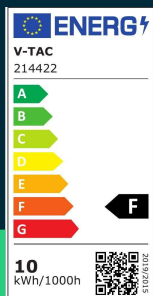

10W G125 filament bulb 3000K E27

SKU 214422 EAN 3800157683739 VT-1979

Related products (SKUs): 4422, 4423, 4424, 214423

TECHNICAL SPECIFICATION

Power	10W	Frequency	50Hz	Master carton	20
Equivalent power	75W	Power factor	>0,5	Brand	V-TAC
Luminous flux (lm)	1055 lm	CRI	80+	Warranty	2y
Light color	Warm white	Material	Glass	Certifications	CE, EMC, ROHS
Color temperature	3000K	Housing color	Transparent	Efficacy (lm/W)	105 lm/W
Beam angle	300°	Type	Light sources	ETIM	EC001959
Voltage	230V	Dimming	NIE	CN code	8539 52 00
SKU	SKU 214422	IP rating	IP20	EPREL	1238778
EAN barcode	3800157683739	Ignition time (100%)	0.001s		
Product code	VT-1979	On/Off cycles	15000		
Energy class	F	Operating conditions	-20° +45°		
Base	E27	Size	125x173mm		
Shape	G125	Product weight	0,22		
LED module type	Filament	Pack length	127mm		
Lifetime	>20000h	Pack width	127mm		
Input voltage	200-240V	Pack height	181mm		

**10W G125 filament bulb 3000K E27**

SKU 214422 EAN 3800157683739 VT-1979

Related products (SKUs): 4422, 4423, 4424, 214423

Product description

- Energy consumption 80% less than standard light bulbs
- Extremely long service life
- No UV or infrared radiation
- Instant ignition and 100% light, no warm-up time
- Low thermal power
- Direct replacement for traditional light sources