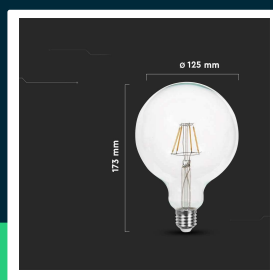

10W G125 filament bulb 3000K E27

SKU 214422 EAN 3800157683739 VT-1979

Related products (SKUs): 4422, 4423, 4424, 214423

TECHNICAL SPECIFICATION

Power	10W	Frequency	50Hz	Master carton	20
Equivalent power	75W	Power factor	>0,5	Brand	V-TAC
Luminous flux (lm)	1055 lm	CRI	80+	Warranty	2y
Light color	Warm white	Material	Glass	Certifications	CE, EMC, ROHS
Color temperature	3000K	Housing color	Transparent	Efficacy (lm/W)	105 lm/W
Beam angle	300°	Type	Light sources	ETIM	EC001959
Voltage	230V	Dimming	NIE	CN code	8539 52 00
SKU	SKU 214422	IP rating	IP20	EPREL	1238778
EAN barcode	3800157683739	Ignition time (100%)	0.001s		
Product code	VT-1979	On/Off cycles	15000		
Energy class	F	Operating conditions	-20° +45°		
Base	E27	Size	125x173mm		
Shape	G125	Product weight	0,22		
LED module type	Filament	Pack length	127mm		
Lifetime	>20000h	Pack width	127mm		
Input voltage	200-240V	Pack height	181mm		

**10W G125 filament bulb 3000K E27**

SKU 214422 EAN 3800157683739 VT-1979

Related products (SKUs): 4422, 4423, 4424, 214423

Product description

- Energy consumption 80% less than standard light bulbs
- Extremely long service life
- No UV or infrared radiation
- Instant ignition and 100% light, no warm-up time
- Low thermal power
- Direct replacement for traditional light sources