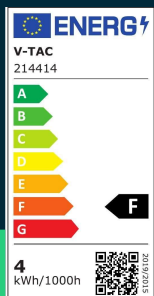

4W LED candle filament bulb 6500K E14

SKU 214414 EAN 3800157683555 VT-1986

Related products (SKUs): 4301, 4333, 4413, 4414, 43011, 44141, 214301, 214413

TECHNICAL SPECIFICATION

Power	4W	Frequency	50Hz	Pack height	100mm
Equivalent power	35W	Power factor	>0,4	Master carton	200
Luminous flux (lm)	400 lm	CRI	80+	Quantity per pallet	5400
Light color	Cool white	Material	Glass	Brand	V-TAC
Color temperature	6500K	Housing color	Transparent	Warranty	2y
Beam angle	300°	Type	Light sources	Certifications	CE, EMC, ROHS
Voltage	230V	Dimming	NIE	Efficacy (lm/W)	100 lm/W
SKU	SKU 214414	IP rating	IP20	ETIM	EC001959
EAN barcode	3800157683555	Ignition time (100%)	0.001s	CN code	8539 52 00
Product code	VT-1986	On/Off cycles	15000	EPREL	1238762
Energy class	F	Operating conditions	-20° +45°		
Base	E14	Size	35x98mm		
Shape	Candle	Product weight	0,02		
LED module type	Filament	Volume	0,000192		
Lifetime	>20000h	Pack length	35mm		
Input voltage	220-240V	Pack width	35mm		

**4W LED candle filament bulb 6500K E14**

SKU 214414 EAN 3800157683555 VT-1986

Related products (SKUs): 4301, 4333, 4413, 4414, 43011, 44141, 214301, 214413

Product description

- Energy consumption 80% less than standard light bulbs
- Extremely long service life
- No UV or infrared radiation
- Instant ignition and 100% light, no warm-up time
- Low thermal power
- Direct replacement for traditional light sources