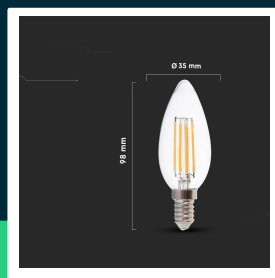

4W LED candle filament bulb 6500K E14

SKU 214414 EAN 3800157683555 VT-1986

Related products (SKUs): 4301, 4333, 4413, 4414, 43011, 44141, 214301, 214413

TECHNICAL SPECIFICATION

Power	4W	Frequency	50Hz	Pack height	100mm
Equivalent power	35W	Power factor	>0,4	Master carton	200
Luminous flux (lm)	400 lm	CRI	80+	Quantity per pallet	5400
Light color	Cool white	Material	Glass	Brand	V-TAC
Color temperature	6500K	Housing color	Transparent	Warranty	2y
Beam angle	300°	Type	Light sources	Certifications	CE, EMC, ROHS
Voltage	230V	Dimming	NIE	Efficacy (lm/W)	100 lm/W
SKU	SKU 214414	IP rating	IP20	ETIM	EC001959
EAN barcode	3800157683555	Ignition time (100%)	0.001s	CN code	8539 52 00
Product code	VT-1986	On/Off cycles	15000	EPREL	1238762
Energy class	F	Operating conditions	-20° +45°		
Base	E14	Size	35x98mm		
Shape	Candle	Product weight	0,02		
LED module type	Filament	Volume	0,000192		
Lifetime	>20000h	Pack length	35mm		
Input voltage	220-240V	Pack width	35mm		

**4W LED candle filament bulb 6500K E14**

SKU 214414 EAN 3800157683555 VT-1986

Related products (SKUs): 4301, 4333, 4413, 4414, 43011, 44141, 214301, 214413

Product description

- Energy consumption 80% less than standard light bulbs
- Extremely long service life
- No UV or infrared radiation
- Instant ignition and 100% light, no warm-up time
- Low thermal power
- Direct replacement for traditional light sources