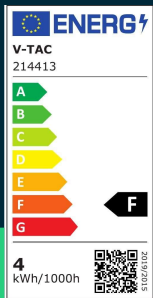

**4W LED candle filament bulb 4000K E14**

SKU 214413 EAN 3800157683487 VT-1986

Related products (SKUs): 4301, 4333, 4413, 4414, 43011, 44141, 214301, 214414

**TECHNICAL SPECIFICATION**

Power	4W	Frequency	50Hz	Pack height	100mm
Equivalent power	35W	Power factor	>0,4	Master carton	200
Luminous flux (lm)	400 lm	CRI	80+	Quantity per pallet	7000
Light color	Neutral white	Material	Glass	Brand	V-TAC
Color temperature	4000K	Housing color	Transparent	Warranty	2y
Beam angle	300°	Type	Light sources	Certifications	CE, EMC, ROHS
Voltage	230V	Dimming	NIE	Efficacy (lm/W)	100 lm/W
SKU	SKU 214413	IP rating	IP20	ETIM	EC001959
EAN barcode	3800157683487	Ignition time (100%)	0.001s	CN code	8539 52 00
Product code	VT-1986	On/Off cycles	15000	EPREL	1238755
Energy class	F	Operating conditions	-20° +45°		
Base	E14	Size	35x98mm		
Shape	Candle	Product weight	0,02		
LED module type	Filament	Volume	0,000192		
Lifetime	>20000h	Pack length	35mm		
Input voltage	220-240V	Pack width	35mm		