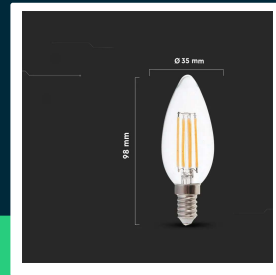

**4W LED candle filament bulb 4000K E14**

SKU 214413 EAN 3800157683487 VT-1986

Related products (SKUs): 4301, 4333, 4413, 4414, 43011, 44141, 214301, 214414

**TECHNICAL SPECIFICATION**

Power	4W	Frequency	50Hz	Pack height	100mm
Equivalent power	35W	Power factor	>0,4	Master carton	200
Luminous flux (lm)	400 lm	CRI	80+	Quantity per pallet	7000
Light color	Neutral white	Material	Glass	Brand	V-TAC
Color temperature	4000K	Housing color	Transparent	Warranty	2y
Beam angle	300°	Type	Light sources	Certifications	CE, EMC, ROHS
Voltage	230V	Dimming	NIE	Efficacy (lm/W)	100 lm/W
SKU	SKU 214413	IP rating	IP20	ETIM	EC001959
EAN barcode	3800157683487	Ignition time (100%)	0.001s	CN code	8539 52 00
Product code	VT-1986	On/Off cycles	15000	EPREL	1238755
Energy class	F	Operating conditions	-20° +45°		
Base	E14	Size	35x98mm		
Shape	Candle	Product weight	0,02		
LED module type	Filament	Volume	0,000192		
Lifetime	>20000h	Pack length	35mm		
Input voltage	220-240V	Pack width	35mm		

**4W LED candle filament bulb 4000K E14**

SKU 214413 EAN 3800157683487 VT-1986

Related products (SKUs): 4301, 4333, 4413, 4414, 43011, 44141, 214301, 214414