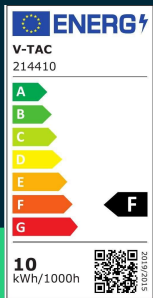

10W A60 LED filament bulb 3000K E27

SKU 214410 EAN 3800157683654 VT-1981

Related products (SKUs): 4410, 4411, 4412, 214411, 214412, 2144101

TECHNICAL SPECIFICATION

Power	10W	Frequency	50Hz	Pack height	105mm
Equivalent power	75W	Power factor	>0,5	Master carton	100
Luminous flux (lm)	1055 lm	CRI	80+	Brand	V-TAC
Light color	Warm white	Material	Glass	Warranty	2y
Color temperature	3000K	Housing color	Transparent	Certifications	EMC, LVD, ROHS
Beam angle	300°	Type	Light sources	Efficacy (lm/W)	105 lm/W
Voltage	230V	Dimming	NIE	ETIM	EC001959
SKU	SKU 214410	IP rating	IP20	CN code	8539 52 00
EAN barcode	3800157683654	Ignition time (100%)	0.001s	EPREL	1238770
Product code	VT-1981	On/Off cycles	15000		
Energy class	F	Operating conditions	-20° +45°		
Base	E27	Size	60x105mm		
Shape	A60	Product weight	0,05		
LED module type	Filament	Volume	0,00078729		
Lifetime	>20000h	Pack length	60mm		
Input voltage	220-240V	Pack width	60mm		

10W A60 LED filament bulb 3000K E27

SKU 214410 EAN 3800157683654 VT-1981

Related products (SKUs): 4410, 4411, 4412, 214411, 214412, 2144101

Product description

- Energy consumption 80% less than standard light bulbs
- Extremely long service life
- No UV or infrared radiation
- Instant ignition and 100% light, no warm-up time
- Low thermal power
- Direct replacement for traditional light sources