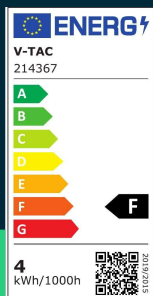

4W LED twisted candle filament bulb 3000K E14 dimmable

SKU 214367 EAN 3800157683784 VT-1985D

Related products (SKUs): 4367

TECHNICAL SPECIFICATION

Power	4W	Frequency	50Hz	Pack width	35mm
Equivalent power	35W	Power factor	>0,5	Pack height	100mm
Luminous flux (lm)	400 lm	CRI	80+	Master carton	100
Light color	Warm white	Material	Glass	Quantity per pallet	4800
Color temperature	3000K	Housing color	Transparent	Brand	V-TAC
Beam angle	300°	Type	Light sources	Warranty	2y
Voltage	230V	Dimming	TAK	Certifications	CE, EMC, ROHS
SKU	SKU 214367	IP rating	IP20	Efficacy (lm/W)	100 lm/W
EAN barcode	3800157683784	Ignition time (100%)	0.001s	ETIM	EC001959
Product code	VT-1985D	Color consistency	<6	CN code	8539 52 00
Energy class	F	On/Off cycles	15000	EPREL	1238783
Base	E14	Operating conditions	-20° +45°		
Shape	Twist candle	Size	35x98mm		
LED module type	Filament	Product weight	0,02		
Lifetime	>20000h	Volume	0,0001665		
Input voltage	220-240V	Pack length	35mm		

**4W LED twisted candle filament bulb 3000K E14 dimmable**

SKU 214367 EAN 3800157683784 VT-1985D

Related products (SKUs): 4367

Product description

- Energy consumption 80% less than standard light bulbs
- Extremely long service life
- No UV or infrared radiation
- Instant ignition and 100% light, no warm-up time
- Low thermal power
- Direct replacement for traditional light sources