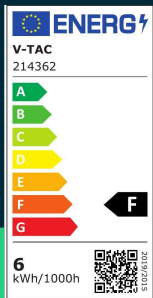

6W LED ST64 filament amber cover bulb 2200K E27

SKU 214362 EAN 3800157683890 VT-1966

Related products (SKUs): 4362

TECHNICAL SPECIFICATION

Power	6W	Frequency	50Hz	Pack width	66mm
Equivalent power	60W	Power factor	>0,7	Pack height	150mm
Luminous flux (lm)	550 lm	CRI	80+	Master carton	100
Light color	Warm white	Material	Glass	Quantity per pallet	1500
Color temperature	2200K	Housing color	Amber	Brand	V-TAC
Beam angle	300°	Type	Light sources	Warranty	2y
Voltage	230V	Dimming	NIE	Certifications	CE, EMC, ROHS
SKU	SKU 214362	IP rating	IP20	Efficacy (lm/W)	90 lm/W
EAN barcode	3800157683890	Ignition time (100%)	0.001s	ETIM	EC001959
Product code	VT-1966	Color consistency	<6	CN code	8539 52 00
Energy class	F	On/Off cycles	15000	EPREL	1238794
Base	E27	Operating conditions	-20° +45°		
Shape	ST64	Size	64x143mm		
LED module type	Filament	Product weight	0,09		
Lifetime	>20000h	Volume	0,0007605		
Input voltage	220-240V	Pack length	66mm		

**6W LED ST64 filament amber cover bulb 2200K E27**

SKU 214362 EAN 3800157683890 VT-1966

Related products (SKUs): 4362

Product description

- Energy consumption lower by 80% compared to traditional light sources
- Very long life
- No UV or IR radiation
- Instant start and 100% light
- Low operating temperature
- Direct replacement for traditional light sources