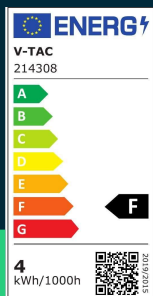

**4W twist candle flame filament bulb 3000K E14**

SKU 214308 EAN 3800157683630 VT-1995

Related products (SKUs): 4431, 4432, 214432, 4308, 214431

**TECHNICAL SPECIFICATION**

Power	4W	Frequency	50Hz	Pack height	120mm
Equivalent power	35W	Power factor	>0,4	Master carton	100
Luminous flux (lm)	400 lm	CRI	80+	Quantity per pallet	4800
Light color	Warm white	Material	Glass	Brand	V-TAC
Color temperature	3000K	Housing color	Transparent	Warranty	2y
Beam angle	300°	Type	Light sources	Certifications	CE, EMC, ROHS
Voltage	230V	Dimming	NIE	Efficacy (lm/W)	100 lm/W
SKU	SKU 214308	IP rating	IP20	ETIM	EC001959
EAN barcode	3800157683630	Ignition time (100%)	0.001s	CN code	8539 52 00
Product code	VT-1995	On/Off cycles	15000	EPREL	1238768
Energy class	F	Operating conditions	-20° +45°		
Base	E14	Size	35x118mm		
Shape	Flame candle	Product weight	0,02		
LED module type	Filament	Volume	0,00017		
Lifetime	>20000h	Pack length	35mm		
Input voltage	220-240V	Pack width	35mm		