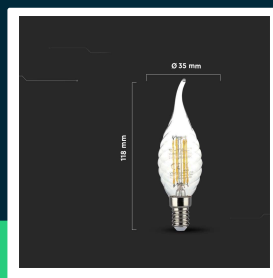

**4W twist candle flame filament bulb 3000K E14**

SKU 214308 EAN 3800157683630 VT-1995

Related products (SKUs): 4431, 4432, 214432, 4308, 214431

**TECHNICAL SPECIFICATION**

Power	4W	Frequency	50Hz	Pack height	120mm
Equivalent power	35W	Power factor	>0,4	Master carton	100
Luminous flux (lm)	400 lm	CRI	80+	Quantity per pallet	4800
Light color	Warm white	Material	Glass	Brand	V-TAC
Color temperature	3000K	Housing color	Transparent	Warranty	2y
Beam angle	300°	Type	Light sources	Certifications	CE, EMC, ROHS
Voltage	230V	Dimming	NIE	Efficacy (lm/W)	100 lm/W
SKU	SKU 214308	IP rating	IP20	ETIM	EC001959
EAN barcode	3800157683630	Ignition time (100%)	0.001s	CN code	8539 52 00
Product code	VT-1995	On/Off cycles	15000	EPREL	1238768
Energy class	F	Operating conditions	-20° +45°		
Base	E14	Size	35x118mm		
Shape	Flame candle	Product weight	0,02		
LED module type	Filament	Volume	0,00017		
Lifetime	>20000h	Pack length	35mm		
Input voltage	220-240V	Pack width	35mm		

**4W twist candle flame filament bulb 3000K E14**

SKU 214308 EAN 3800157683630 VT-1995

Related products (SKUs): 4431, 4432, 214432, 4308, 214431