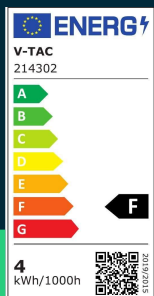

**4W LED candle flame filament bulb 3000K E14**

SKU 214302 EAN 3800157683500 VT-1997

Related products (SKUs): 4302, 4429, 4430, 44291, 44301, 214429, 214430

**TECHNICAL SPECIFICATION**

Power	4W	Frequency	50Hz	Master carton	100
Equivalent power	35W	Power factor	>0,4	Quantity per pallet	4800
Luminous flux (lm)	400 lm	CRI	80+	Brand	V-TAC
Light color	Warm white	Material	Glass	Warranty	2y
Color temperature	3000K	Housing color	Transparent	Certifications	CE, EMC, ROHS
Beam angle	300°	Type	Light sources	Efficacy (lm/W)	100 lm/W
Voltage	230V	Dimming	NIE	ETIM	EC001959
SKU	SKU 214302	IP rating	IP20	CN code	8539 52 00
EAN barcode	3800157683500	Ignition time (100%)	0.001s	EPREL	1238757
Product code	VT-1997	On/Off cycles	15000		
Energy class	F	Operating conditions	-20° +45°		
Base	E14	Size	35x118mm		
Shape	Flame candle	Product weight	0,02		
LED module type	Filament	Pack length	35mm		
Lifetime	>20000h	Pack width	35mm		
Input voltage	220-240V	Pack height	120mm		

**4W LED candle flame filament bulb 3000K E14**

SKU 214302 EAN 3800157683500 VT-1997

Related products (SKUs): 4302, 4429, 4430, 44291, 44301, 214429, 214430