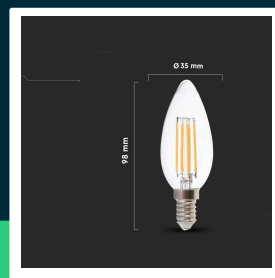

**4W LED candle filament bulb 3000K E14**

SKU 214301 EAN 3800157675697 VT-1986

Related products (SKUs): 4301, 4333, 4413, 4414, 43011, 44141, 214413, 214414

**TECHNICAL SPECIFICATION**

Power	4W	Frequency	50Hz	Pack height	36mm
Equivalent power	35W	Power factor	>0,4	Master carton	200
Luminous flux (lm)	400 lm	CRI	80+	Quantity per pallet	8000
Light color	Warm white	Material	Glass	Brand	V-TAC
Color temperature	3000K	Housing color	Transparent	Warranty	2y
Beam angle	300°	Type	Light sources	Certifications	CE, EMC, ROHS
Voltage	230V	Dimming	NIE	Efficacy (lm/W)	100 lm/W
SKU	SKU 214301	IP rating	IP20	ETIM	EC001959
EAN barcode	3800157675697	Ignition time (100%)	0.001s	CN code	8539 52 00
Product code	VT-1986	On/Off cycles	15000	EPREL	1057754
Energy class	F	Operating conditions	-20° +45°		
Base	E14	Size	35x98mm		
Shape	Candle	Product weight	0,02		
LED module type	Filament	Volume	0,000192		
Lifetime	>20000h	Pack length	105mm		
Input voltage	220-240V	Pack width	36mm		

**4W LED candle filament bulb 3000K E14**

SKU 214301 EAN 3800157675697 VT-1986

Related products (SKUs): 4301, 4333, 4413, 4414, 43011, 44141, 214413, 214414