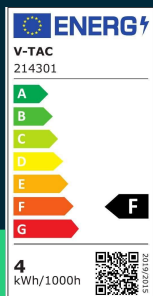

**4W LED candle filament bulb 3000K E14**

SKU 214301 EAN 3800157675697 VT-1986

Related products (SKUs): 4301, 4333, 4413, 4414, 43011, 44141, 214413, 214414

**TECHNICAL SPECIFICATION**

Power	4W	Frequency	50Hz	Pack height	36mm
Equivalent power	35W	Power factor	>0,4	Master carton	200
Luminous flux (lm)	400 lm	CRI	80+	Quantity per pallet	8000
Light color	Warm white	Material	Glass	Brand	V-TAC
Color temperature	3000K	Housing color	Transparent	Warranty	2y
Beam angle	300°	Type	Light sources	Certifications	CE, EMC, ROHS
Voltage	230V	Dimming	NIE	Efficacy (lm/W)	100 lm/W
SKU	SKU 214301	IP rating	IP20	ETIM	EC001959
EAN barcode	3800157675697	Ignition time (100%)	0.001s	CN code	8539 52 00
Product code	VT-1986	On/Off cycles	15000	EPREL	1057754
Energy class	F	Operating conditions	-20° +45°		
Base	E14	Size	35x98mm		
Shape	Candle	Product weight	0,02		
LED module type	Filament	Volume	0,000192		
Lifetime	>20000h	Pack length	105mm		
Input voltage	220-240V	Pack width	36mm		