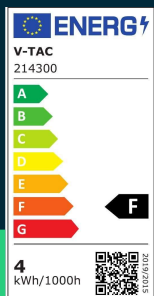

**4W P45 LED filament bulb 3000K E14**

SKU 214300 EAN 3800157683579 VT-1996

Related products (SKUs): 4300, 4426, 43001, 44251, 4425, 214425

**TECHNICAL SPECIFICATION**

Power	4W	Frequency	50Hz	Pack height	80mm
Equivalent power	35W	Power factor	>0,4	Master carton	100
Luminous flux (lm)	400 lm	CRI	80+	Brand	V-TAC
Light color	Warm white	Material	Glass	Warranty	2y
Color temperature	3000K	Housing color	Transparent	Certifications	CE, EMC, ROHS
Beam angle	300°	Type	Light sources	Efficacy (lm/W)	100 lm/W
Voltage	230V	Dimming	NIE	ETIM	EC001959
SKU	SKU 214300	IP rating	IP20	CN code	8539 52 00
EAN barcode	3800157683579	Ignition time (100%)	0.001s	EPREL	1238764
Product code	VT-1996	On/Off cycles	15000		
Energy class	F	Operating conditions	-20° +45°		
Base	E14	Size	45x78mm		
Shape	Ball	Product weight	0,03		
LED module type	Filament	Volume	0,0003		
Lifetime	>20000h	Pack length	45mm		
Input voltage	220-240V	Pack width	45mm		