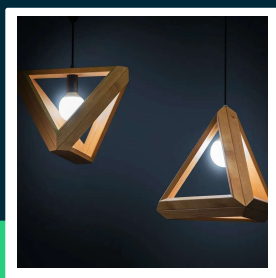

LED bulb 4.5W E14 P45 6400K

SKU 2142521 EAN 3800157682619 VT-1880

Related products (SKUs): 4250, 4251, 4252, 4331, 42511, 42521, 42501, 2142501, 2142511

TECHNICAL SPECIFICATION

Power	4,5W	Frequency	50Hz	Pack width	46mm
Equivalent power	40W	Power factor	>0,5	Pack height	82mm
Luminous flux (lm)	470 lm	CRI	80+	Master carton	200
Light color	Cool white	Material	Plastic	Quantity per pallet	6000
Color temperature	6500K	Housing color	Matte opal	Brand	V-TAC
Beam angle	180°	Type	Light sources	Warranty	2y
Voltage	230V	Dimming	NIE	Certifications	CE, EMC, ROHS
SKU	SKU 2142521	IP rating	IP20	Efficacy (lm/W)	105 lm/W
EAN barcode	3800157682619	Ignition time (100%)	0.001s	ETIM	EC001959
Product code	VT-1880	Color consistency	<6	CN code	8539 52 00
Energy class	F	On/Off cycles	15000	EPREL	1185987
Base	E14	Operating conditions	-20° +45°		
Shape	Ball	Size	45x81mm		
LED module type	SMD	Product weight	0,03		
Lifetime	20000h	Volume	0,0002		
Input voltage	220-240V	Pack length	46mm		

**LED bulb 4.5W E14 P45 6400K**

SKU 2142521 EAN 3800157682619 VT-1880

Related products (SKUs): 4250, 4251, 4252, 4331, 42511, 42521, 42501, 2142501, 2142511

Product description

- Energy consumption lower by 80% compared to traditional light sources
- Very long life
- No UV or IR radiation
- Instant start and 100% light
- Low operating temperature
- Direct replacement for traditional light sources