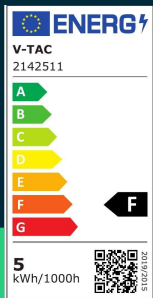

**LED bulb 4.5W E14 P45 4000K**

SKU 2142511 EAN 3800157682602 VT-1880

Related products (SKUs): 4250, 4251, 4252, 4331, 42511, 42521, 42501, 2142501, 2142521

**TECHNICAL SPECIFICATION**

Power	4,5W	Frequency	50Hz	Pack width	46mm
Equivalent power	40W	Power factor	>0,5	Pack height	82mm
Luminous flux (lm)	470 lm	CRI	80+	Master carton	200
Light color	Neutral white	Material	Plastic	Quantity per pallet	6000
Color temperature	4000K	Housing color	Matte opal	Brand	V-TAC
Beam angle	180°	Type	Light sources	Warranty	2y
Voltage	230V	Dimming	NIE	Certifications	CE, EMC, ROHS
SKU	SKU 2142511	IP rating	IP20	Efficacy (lm/W)	105 lm/W
EAN barcode	3800157682602	Ignition time (100%)	0.001s	ETIM	EC001959
Product code	VT-1880	Color consistency	<6	CN code	8539 52 00
Energy class	F	On/Off cycles	15000	EPREL	1185986
Base	E14	Operating conditions	-20° +45°		
Shape	Ball	Size	45x81mm		
LED module type	SMD	Product weight	0,03		
Lifetime	20000h	Volume	0,000172125		
Input voltage	220-240V	Pack length	46mm		

**LED bulb 4.5W E14 P45 4000K**

SKU 2142511 EAN 3800157682602 VT-1880

Related products (SKUs): 4250, 4251, 4252, 4331, 42511, 42521, 42501, 2142501, 2142521