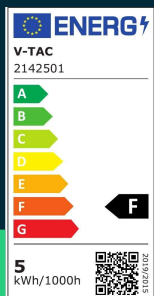

**LED bulb 4.5W E14 P45 3000K**

SKU 2142501 EAN 3800157675680 VT-1880

Related products (SKUs): 4250, 4251, 4252, 4331, 42511, 42521, 42501, 2142511, 2142521

**TECHNICAL SPECIFICATION**

Power	4,5W	Frequency	50Hz	Pack width	45mm
Equivalent power	40W	Power factor	>0,5	Pack height	80mm
Luminous flux (lm)	470 lm	CRI	80+	Master carton	200
Light color	Warm white	Material	Plastic	Quantity per pallet	6000
Color temperature	3000K	Housing color	Matte opal	Brand	V-TAC
Beam angle	180°	Type	Light sources	Warranty	2y
Voltage	230V	Dimming	NIE	Certifications	CE, EMC, ROHS
SKU	SKU 2142501	IP rating	IP20	Efficacy (lm/W)	105 lm/W
EAN barcode	3800157675680	Ignition time (100%)	0.001s	ETIM	EC001959
Product code	VT-1880	Color consistency	<6	CN code	8539 52 00
Energy class	F	On/Off cycles	15000	EPREL	1057753
Base	E14	Operating conditions	-20° +45°		
Shape	Ball	Size	45x81mm		
LED module type	SMD	Product weight	0,03		
Lifetime	20000h	Volume	0,000172125		
Input voltage	220-240V	Pack length	45mm		