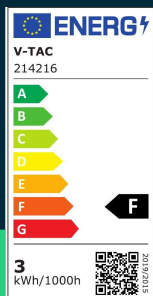

LED bulb 3.7W C37 E14 candle 3000K

SKU 214216 EAN 3800157665414 VT-1818

Related products (SKUs): 4122, 4166, 4216, 214122, 214166, 2141226, 2141666, 2142166

TECHNICAL SPECIFICATION

Power	3,7W	Frequency	50Hz	Master carton	5
Equivalent power	25W	Power factor	>0,4	Brand	V-TAC
Luminous flux (lm)	320 lm	CRI	80+	Warranty	2y
Light color	Warm white	Material	Plastic	Certifications	CE, EMC, ROHS
Color temperature	3000K	Housing color	Matte opal	Efficacy (lm/W)	85 lm/W
Beam angle	180°	Type	Light sources	ETIM	EC001959
Voltage	230V	Dimming	NIE	CN code	8539 52 00
SKU	SKU 214216	IP rating	IP20	EPREL	969299
EAN barcode	3800157665414	Ignition time (100%)	0.001s		
Product code	VT-1818	Operating conditions	-20° +45°		
Energy class	F	Size	37x100mm		
Base	E14	Product weight	0,02		
Shape	Candle	Volume	0,0002		
LED module type	SMD	Pack length	39mm		
Lifetime	20000h	Pack width	39mm		
Input voltage	AC:220-240V, 50Hz	Pack height	102mm		

**LED bulb 3.7W C37 E14 candle 3000K**

SKU 214216 EAN 3800157665414 VT-1818

Related products (SKUs): 4122, 4166, 4216, 214122, 214166, 2141226, 2141666, 2142166

Product description

- Energy consumption lower by 80% compared to traditional light sources
- Very long life
- No UV or IR radiation
- Instant start and 100% light
- Low operating temperature
- Direct replacement for traditional light sources