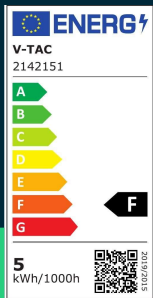

LED bulb 4.5W E14 candle 3000K

SKU 2142151 EAN 3800157682558 VT-1855

Related products (SKUs): 4215, 4241, 4258, 4330, 42581, 42151, 42411, 2142411, 2142581, 21421516, 21424116, 21425816

TECHNICAL SPECIFICATION

Power	4,5W	Frequency	50Hz	Pack width	39mm
Equivalent power	40W	Power factor	>0,5	Pack height	102mm
Luminous flux (lm)	470 lm	CRI	80+	Master carton	200
Light color	Warm white	Material	Plastic	Quantity per pallet	8000
Color temperature	3000K	Housing color	Matte opal	Brand	V-TAC
Beam angle	200°	Type	Light sources	Warranty	2y
Voltage	230V	Dimming	NIE	Certifications	CE, EMC, ROHS
SKU	SKU 2142151	IP rating	IP20	Efficacy (lm/W)	105 lm/W
EAN barcode	3800157682558	Ignition time (100%)	0.001s	ETIM	EC001959
Product code	VT-1855	Color consistency	<6	CN code	8539 52 00
Energy class	F	On/Off cycles	15000	EPREL	1185981
Base	E14	Operating conditions	-20° +45°		
Shape	Candle	Size	37x102mm		
LED module type	SMD	Product weight	0,027		
Lifetime	20000h	Volume	0,00016		
Input voltage	220-240V	Pack length	39mm		